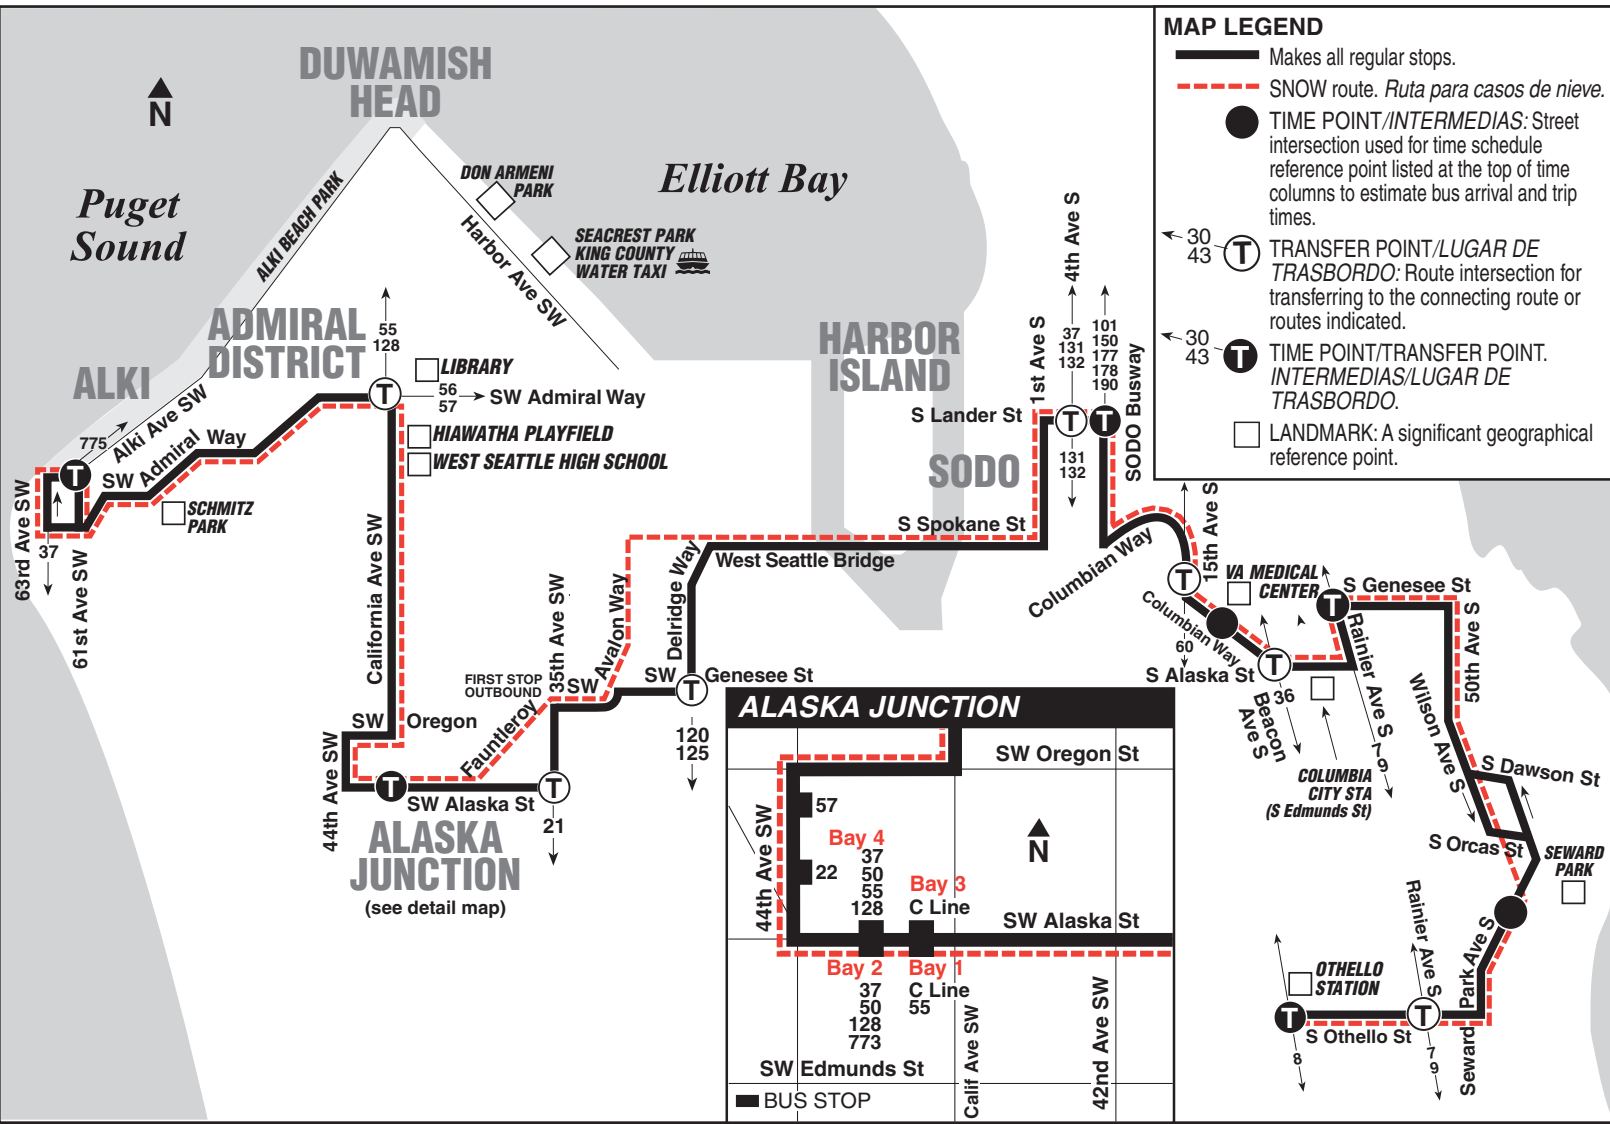

*Ingresos que reúnan los requisitos

50

Alki, Admiral District, Alaska Junction, SODO, VA Medical Center, Beacon Hill, Columbia City, Seward Park, Othello Station

September 23, 2017 thru March 9, 2018
23 de septiembre de 2017 a través de 9 de marzo de 2018

(continued in next column →)

To SODO, ALKI →

Othello Station	Columbia City	SODO	Alaska Jct Bay 4	Alki
MLK Jr Way S & S Othello St	Rainier Ave S & S Genesee St	SODO Busway & S Lander St	44th Ave SW & SW Alaska St	61st Ave SW & Alki Ave SW
2:00	2:15	2:31	2:46	3:02
2:30	2:45	3:01	3:16	3:32
3:00	3:15	3:31	3:46	4:02
3:30	3:45	4:01	4:16	4:32
4:00	4:15	4:31	4:46	5:02
4:30	4:45	5:01	5:16	5:32
5:00	5:14	5:30	5:45	6:01
5:30	5:44	6:00	6:15	6:31
6:00	6:14	6:30	6:45	7:01
6:30	6:44	7:00	7:14	7:30
7:00	7:14	7:30	7:44	8:00
7:30	7:44	8:00	8:14	8:29
8:00	8:14	8:29	8:43	8:58
8:30	8:44	8:59	9:13	9:29
9:00	9:14	9:29	9:43	9:58

(continued in next column →)

To SODO, ALKI →

Othello Station	Columbia City	SODO	Alaska Jct Bay 4	Alki
MLK Jr Way S & S Othello St	Rainier Ave S & S Genesee St	SODO Busway & S Lander St	44th Ave SW & SW Alaska St	61st Ave SW & Alki Ave SW
9:30	9:44	9:59	10:13	10:28
10:00	10:14	10:29	10:43	10:58
10:30	10:44	10:59	11:13	11:28
11:00	11:14	11:29	11:43	11:58
11:30	11:44	11:59	12:13	12:28
12:00	12:14	12:29	12:43	12:58

MAP LEGEND

- Makes all regular stops.
- SNOW route. Ruta para casos de nieve.
- TIME POINT/INTERMEDIAS: Street intersection used for time schedule reference point listed at the top of time columns to estimate bus arrival and trip times.
- TRANSFER POINT/LUGAR DE TRASBORDO: Route intersection for transferring to the connecting route or routes indicated.
- TIME POINT/TRANSFER POINT. INTERMEDIAS/LUGAR DE TRASBORDO.
- LANDMARK: A significant geographical reference point.