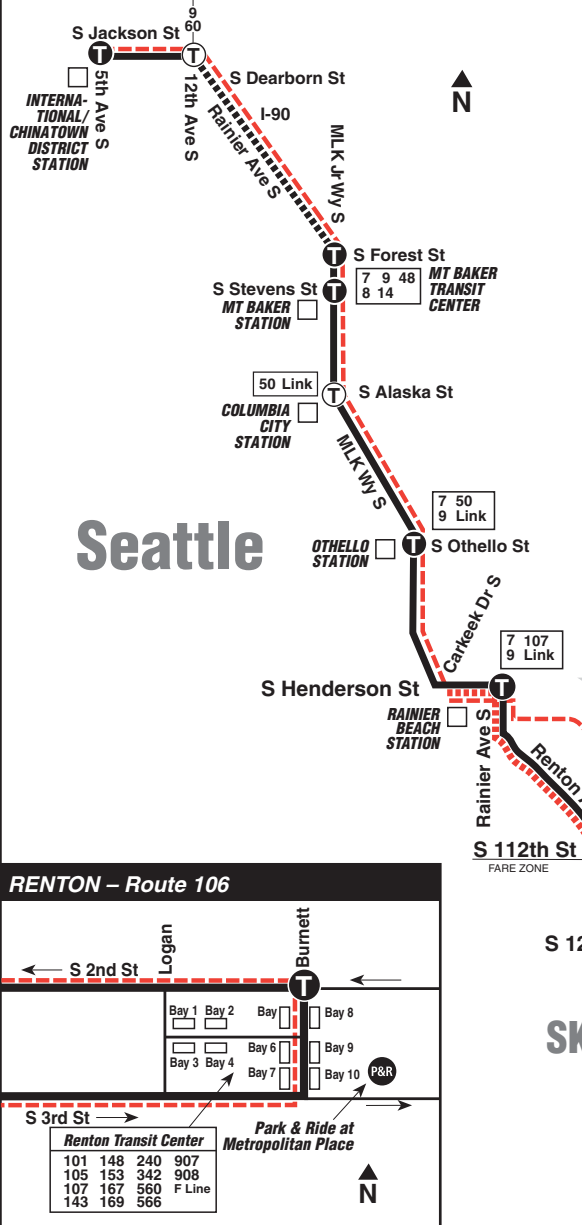

Route 106

Special Fare Information

Shaded areas on weekday schedules indicate peak hour trips: \$2.75 one-zone and \$3.25 two-zone fares apply.

MAP LEGEND

- Makes all regular stops.
- Makes limited or no stops.
- SNOW route. Ruta para casos de nieve
- SNOW shuttle. Servicio de conexión durante nevada.
- TIME POINT/INTERMEDIAS: Street intersection listed at the top of time columns.
- TIME POINT/TRANSFER POINT. INTERMEDIAS/LUGAR DE TRASBORDO: Route intersection for transferring to the connecting route or routes indicated.
- TRANSFER POINT/LUGAR DE TRASBORDO: Route intersection for transferring to the connecting route or routes indicated.
- FARE ZONE: Additional fare required.
- P&R: PARK & RIDE: Designated free parking area
- LANDMARK: A significant geographical reference point.

Limited Stop Information

Route 106 makes no stops between Rainier Ave S & S Forest St and S Jackson St & 12th Ave S except at Rainier Ave S & S Walker St, Rainier Ave S & I-90 Freeway Station and Rainier Ave S & S Dearborn St.