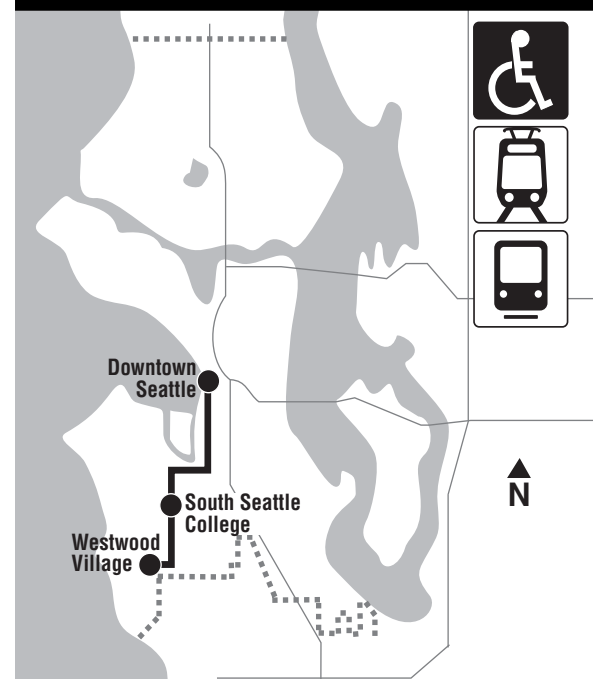

AM – Lighter Type PM – Darker Type

125 SUNDAY/Domingo

To WESTWOOD VILLAGE →

Downtown Seattle	West Seattle	South Seattle College	Westwood Village
3rd Ave & Pike St	Delridge Way SW & SW Andover St	16th Ave SW at SSC Entrance	25th Ave SW & SW Trenton St
7:00 7:30 8:00	7:11 7:41 8:11	7:18 7:48 8:18	7:27 7:57 8:27
8:30 9:00 9:30	8:41 9:11 9:41	8:48 9:18 9:48	8:57 9:27 9:57
10:00 10:30 11:00	10:11 10:41 11:11	10:18 10:48 11:18	10:27 10:57 11:27
11:30 12:00 12:31	11:41 12:11 12:43	11:48 12:18 12:50	11:57 12:27 12:59
1:02 1:32 2:02	1:14 1:44 2:14	1:21 1:51 2:21	1:30 2:00 2:30
2:32 3:02 3:32	2:44 3:14 3:44	2:51 3:21 3:51	3:00 3:30 4:00
4:02 4:32 5:02	4:14 4:44 5:14	4:21 4:51 5:21	4:30 5:00 5:30
5:32 6:02 6:31 7:00	5:44 6:14 6:42 7:11	5:51 6:21 6:49 7:18	6:00 6:30 6:58 7:27

AM – Lighter Type PM – Darker Type

125

Westwood Village,
West Seattle,
South Seattle College,
Downtown Seattle

September 23, 2017 thru March 9, 2018
23 de septiembre de 2017 a través de 9 de marzo de 2018

Holiday Information/ Información sobre feriados

The Sunday schedule shown in this timetable will be operated on the following holidays. *El horario de los domingos que aparece en este programa se aplicará para el siguiente feriados:*

Thanksgiving	Nov. 23
<i>Día de acción de gracias</i>	<i>el 23 de noviembre</i>
Christmas	Dec. 25
<i>Navidad</i>	<i>el 25 de diciembre</i>
New Year	Jan. 1, 2018
<i>Año nuevo</i>	<i>el 1 de enero de 2018</i>

What To Pay

	1 Zone	2 Zone
Adults (19 and older), Off Peak	$2.50	$2.50
Adults (19 and older), Peak	$2.75	$3.25
ORCA LIFT Fare,* all times	$1.50	$1.50
Youth (6-18 yrs), all times	$1.50	$1.50
RRFP cardholders (registered seniors, Medicare, disabled), all times	$1.00	$1.00
Children (thru age 5), all times	Four may ride free with person paying adult fare	

*Income Qualified

Interpreter
206-553-3000

Intérpretes
Переводчик
Перекладач
Turjubaan
Thông Dịch Viên

Cuánto pagar

	Zona 1	Zona 2
Adultos (19 años y mayor) fuera de hora pico	$2.50	$2.50
Adultos (19 años y mayor) en hora pico	$2.75	$3.25
Tarifa ORCA LIFT,* a toda hora	$1.50	$1.50
Jóvenes (6-18 años), a toda hora	$1.50	$1.50
Titulares de tarjetas RRFP (personas mayores registradas, Medicare, discapacitados), a toda hora.	$1.00	$1.00
Niños (hasta los 5 años), a toda hora.	Pueden viajar hasta cuatro con una persona que pague la tarifa de adulto.	

*Ingresos que reúnan los requisitos

This symbol indicates a change in service. Watch for it in buses, at bus stops, and at timetable displays.

Need more information or assistance?

- Visit Metro Online at kingcounty.gov/metro
- Call Metro's Customer Information Office, 206-553-3000, Mon-Fri except for major holidays (2017: Nov. 10, 23, 24, Dec. 25; 2018: Jan. 1, 15, Feb. 19).
  - 6 am - 8 pm for trip planning assistance
  - 8 am - 5 pm for ORCA assistance and customer comments

Seattle Department of Transportation
This route has improved service thanks to Seattle voters.

Snow/Emergency Service Servicio de emergencia/ nieve

During most snow conditions, this route will operate via the snow routing shown in this timetable. In the rare event that Metro declares an emergency, it will not operate. Visit kingcounty.gov/metro/snow and sign up for Transit Alerts to stay informed during adverse conditions.

Durante la mayoría de las nevadas, esta ruta operará por la ruta designada que se muestra en este programa. En el caso poco frecuente que Metro declare una emergencia, no operará. Visite kingcounty.gov/metro/snow y regístrese para obtener Alertas de Tránsito y manténgase informado durante las condiciones adversas.

METRO

We'll Get You There