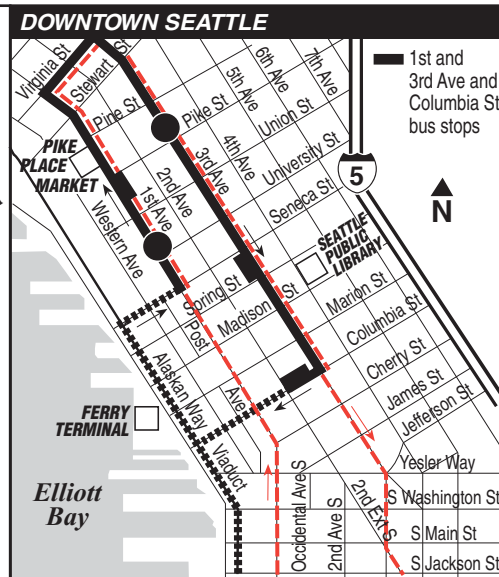

MAP LEGEND

- Makes all regular stops.
- Makes limited or no stops. *Hace pocas paradas o no las hace.*
- SNOW route. *Ruta para casos de nieve.*
- TIME POINT/INTERMEDIAS: Street intersection used for time schedule reference point listed at the top of time columns to estimate bus arrival and trip times.
- TRANSFER POINT/LUGAR DE TRASBORDO: Route intersection for transferring to the connecting route or routes indicated.
- TIME POINT/TRANSFER POINT. INTERMEDIAS/ LUGAR DE TRASBORDO.
- PARK & RIDE: Designated free parking area with direct bus service to commercial centers.
- FARE ZONE: Additional fare required.
- LANDMARK: A significant geographical reference point.

Night Stop Program

For your added safety at night, you may request to exit the bus at a location along your route other than a regular bus stop. To do so, please go to the front of the bus and ask your driver at least one block before your desired stop. Safety considerations will determine if the driver can comply with your request. Night Stop service is available only from 8 pm to 5 am and is for dropping off riders only. Night Stop is not provided in downtown Seattle.

125 WEEKDAY/Entre semana

To DOWNTOWN SEATTLE →

Westwood Village	S Seattle College	West Seattle	Downtown Seattle
25th Ave SW & SW Henderson St	At On-Campus Stop	Delridge Way SW & SW Andover St	1st Ave & University St
5:12	5:20	5:27	5:34
5:44	5:52	5:59	6:07
6:14	6:23	6:30	6:40
6:32	6:42	6:50	7:00
6:52	7:02	7:10	7:22
7:12H	7:22H	7:30H	7:42H
7:32	7:42	7:50	8:04
7:52	8:02	8:10	8:24
8:12	8:22	8:30	8:43
8:34H	8:43H	8:50H	9:02H
8:54	9:03	9:10	9:22
9:14	9:23	9:30	9:40
9:44	9:53	10:00	10:10
10:14	10:23	10:30	10:40
10:44	10:53	11:00	11:10
11:14	11:23	11:30	11:40
11:44	11:53	12:00	12:09
12:14	12:23	12:30	12:39
12:44	12:53	1:00	1:09
1:14	1:23	1:30	1:39
1:44	1:53	2:00	2:09
2:14	2:23	2:30	2:39
2:44	2:53	3:00	3:09
3:14	3:23	3:30	3:39
3:34	3:43	3:50	3:59
3:54H	4:03H	4:10H	4:19H
4:14	4:23	4:30	4:39
4:34	4:43	4:50	4:59
4:54	5:03	5:10	5:20
5:14	5:23	5:30	5:40
5:34H	5:43H	5:50H	6:00H
5:54	6:03	6:10	6:20
6:14	6:23	6:30	6:40
6:44	6:53	7:00	7:09
7:15	7:23	7:30	7:39
8:00	8:08	8:15	8:24
8:45	8:53	9:00	9:09
9:30	9:38	9:45	9:54
10:15	10:23	10:30	10:39

AM – Lighter Type PM – Darker Type

Metro Customer Service
206-553-3000

125 WEEKDAY/Entre semana

To WESTWOOD VILLAGE →