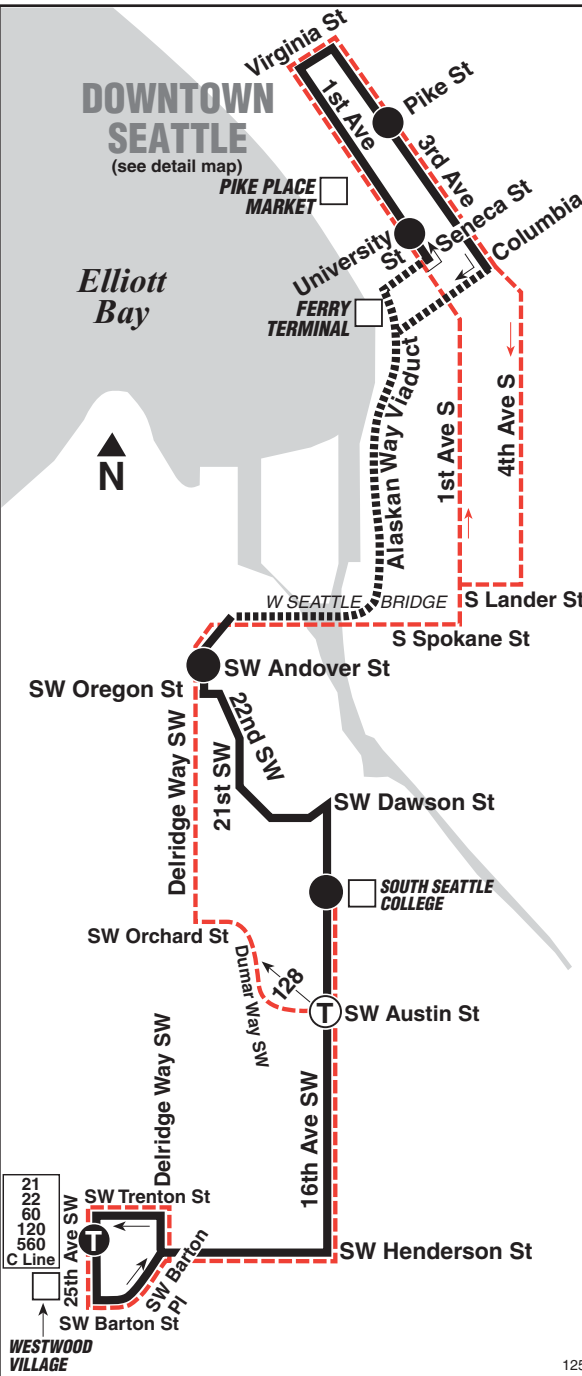

MAP LEGEND

- Makes all regular stops.
- Makes limited or no stops. *Hace pocas paradas o no las hace.*
- SNOW route. *Ruta para casos de nieve.*
- TIME POINT/INTERMEDIAS: Street intersection used for time schedule reference point listed at the top of time columns to estimate bus arrival and trip times.
- TRANSFER POINT/LUGAR DE TRASBORDO: Route intersection for transferring to the connecting route or routes indicated.
- TIME POINT/TRANSFER POINT. INTERMEDIAS/ LUGAR DE TRASBORDO.
- PARK & RIDE: Designated free parking area with direct bus service to commercial centers.
- FARE ZONE: Additional fare required.
- LANDMARK: A significant geographical reference point.

Night Stop Program

For your added safety at night, you may request to exit the bus at a location along your route other than a regular bus stop. To do so, please go to the front of the bus and ask your driver at least one block before your desired stop. Safety considerations will determine if the driver can comply with your request. Night Stop service is available only from 8 pm to 5 am and is for dropping off riders only. Night Stop is not provided in downtown Seattle.

125 WEEKDAY/Entre semana

To DOWNTOWN SEATTLE →

Westwood Village	S Seattle College	West Seattle	Downtown Seattle
25th Ave SW & SW Henderson St	At On-Campus Stop	Delridge Way SW & SW Andover St	1st Ave & University St
5:12	5:20	5:27	5:34
5:44	5:52	5:59	6:07
6:14	6:23	6:30	6:40
6:32	6:42	6:50	7:00
6:52	7:02	7:10	7:22
7:12H	7:22H	7:30H	7:42H
7:32	7:42	7:50	8:04
7:52	8:02	8:10	8:24
8:12	8:22	8:30	8:43
8:34H	8:43H	8:50H	9:02H
8:54	9:03	9:10	9:22
9:14	9:23	9:30	9:40
9:44	9:53	10:00	10:10
10:14	10:23	10:30	10:40
10:44	10:53	11:00	11:10
11:14	11:23	11:30	11:40
11:44	11:53	12:00	12:09
12:14	12:23	12:30	12:39
12:44	12:53	1:00	1:09
1:14	1:23	1:30	1:39
1:44	1:53	2:00	2:09
2:14	2:23	2:30	2:39
2:44	2:53	3:00	3:09
3:14	3:23	3:30	3:39
3:34	3:43	3:50	3:59
3:54H	4:03H	4:10H	4:19H
4:14	4:23	4:30	4:39
4:34	4:43	4:50	4:59
4:54	5:03	5:10	5:20
5:14	5:23	5:30	5:40
5:34H	5:43H	5:50H	6:00H
5:54	6:03	6:10	6:20
6:14	6:23	6:30	6:40
6:44	6:53	7:00	7:09
7:15	7:23	7:30	7:39
8:00	8:08	8:15	8:24
8:45	8:53	9:00	9:09
9:30	9:38	9:45	9:54
10:15	10:23	10:30	10:39

AM – Lighter Type PM – Darker Type

Metro Customer Service
206-553-3000

125 WEEKDAY/Entre semana

To WESTWOOD VILLAGE →