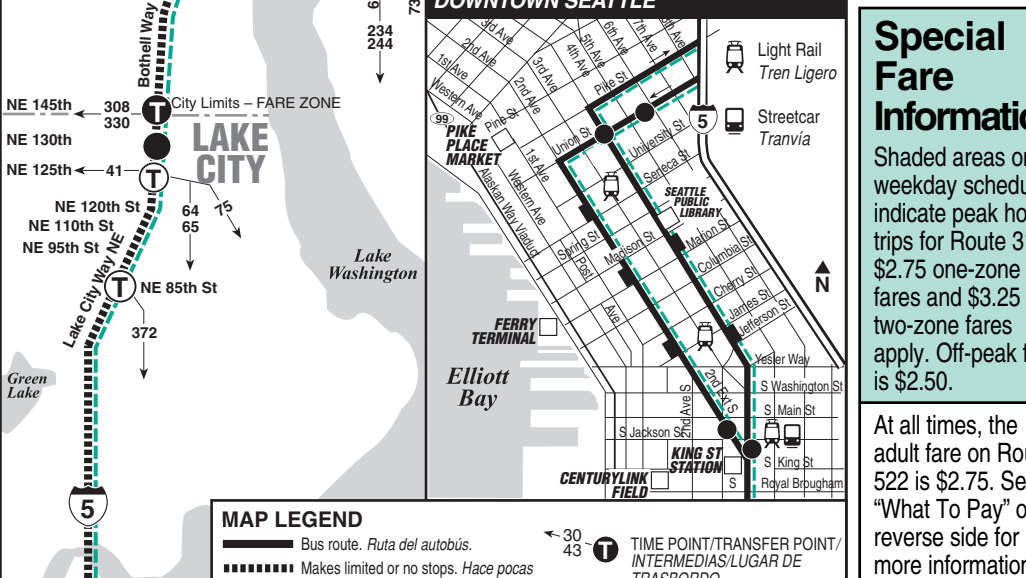

AM - Lighter Type PM - Darker Type

Metro Customer Service
206-553-3000

MAP LEGEND

- Bus route. Ruta del autobús.
- Makes limited or no stops. Hace pocas paradas o no las hace.
- SNOW route. Ruta para casos de nieve.
- TIME POINT/INTERMEDIAS: Street intersection used for time schedule reference point listed at the top of time columns to estimate bus arrival and trip times.
- TRANSFER POINT/LUGAR DE TRASBORDO: Route intersection for transferring to the connecting route or routes indicated.
- TIME POINT/TRANSFER POINT/INTERMEDIAS/LUGAR DE TRASBORDO.
- FARE ZONE: Additional fare required.
- PARK & RIDE: Designated free parking area with direct bus service to major commercial centers.
- LANDMARK: A significant geographical reference point.
- Downtown bus stops. Paradas de autobuses del centro.

Fare Change Information
Effective July 1, 2018, Metro will convert to a single Adult fare of $2.75, anytime, anywhere. 1-Zone/2-Zone fares and peak/off-peak fares will no longer apply. A partir del 1º de julio del 2018, Metro cobrará una tarifa única de $2.75 para adultos. Ya no se aplicarán tarifas de zona 1/zona 2 y hora pico. No habrá cambios en el costo para jóvenes, niños, ORCA LIFT y RRP.

Timetable Symbols

- **B** - Leaves inside the Kenmore Park & Ride 1 to 2 minutes earlier.
- **C** - Arrives inside Kenmore Park & Ride.
- **E** - EXPRESS.

To Seattle: Does not serve stop on Bothell Way NE at 39th Ave NE. No stops between NE 120th St & Lake City Way NE and Convention Pl & Union St EXCEPT on Lake City Way NE at NE 110th St, NE 95th St and 20th Ave NE.

To Kenmore: No stops between Pike St & 6th Ave and Lake City Way NE & NE 120th St EXCEPT on Lake City Way NE at NE 85th St, NE 95th St and NE 110th St.

Símbolo del programa
† - Estimated time. Tiempo estimado.

522 ST EXPRESS SATURDAY/Expreso sábado