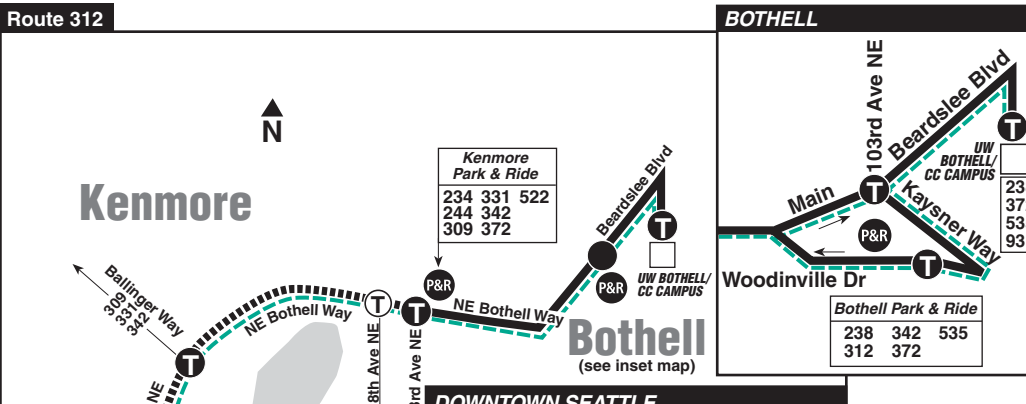

AM - Lighter Type PM - Darker Type

Metro Customer Service
206-553-3000

MAP LEGEND

- Bus route. Ruta del autobús.
- Makes limited or no stops. Hace pocas paradas o no las hace.
- SNOW route. Ruta para casos de nieve.
- TIME POINT/INTERMEDIAS: Street intersection used for time schedule reference point listed at the top of time columns to estimate bus arrival and trip times.
- TRANSFER POINT/LUGAR DE TRASBORDO: Route intersection for transferring to the connecting route or routes indicated.
- TIME POINT/TRANSFER POINT/INTERMEDIAS/LUGAR DE TRASBORDO.
- FARE ZONE: Additional fare required.
- PARK & RIDE: Designated free parking area with direct bus service to major commercial centers.
- LANDMARK: A significant geographical reference point.
- Downtown bus stops. Paradas de autobuses del centro.

Fare Change Information
Effective July 1, 2018, Metro will convert to a single Adult fare of $2.75, anytime, anywhere. 1-Zone/2-Zone fares and peak/off-peak fares will no longer apply. A partir del 1º de julio del 2018, Metro cobrará una tarifa única de $2.75 para adultos. Ya no se aplicarán tarifas de zona 1/zona 2 y hora pico. No habrá cambios en el costo para jóvenes, niños, ORCA LIFT y RRP.

Timetable Symbols

- **B** - Leaves inside the Kenmore Park & Ride 1 to 2 minutes earlier.
- **C** - Arrives inside Kenmore Park & Ride.
- **E** - EXPRESS.

To Seattle: Does not serve stop on Bothell Way NE at 39th Ave NE. No stops between NE 120th St & Lake City Way NE and Convention Pl & Union St EXCEPT on Lake City Way NE at NE 110th St, NE 95th St and 20th Ave NE.

To Kenmore: No stops between Pike St & 6th Ave and Lake City Way NE & NE 120th St EXCEPT on Lake City Way NE at NE 85th St, NE 95th St and NE 110th St.

Símbolo del programa
† - Estimated time. Tiempo estimado.

522 ST EXPRESS SATURDAY/Expreso sábado