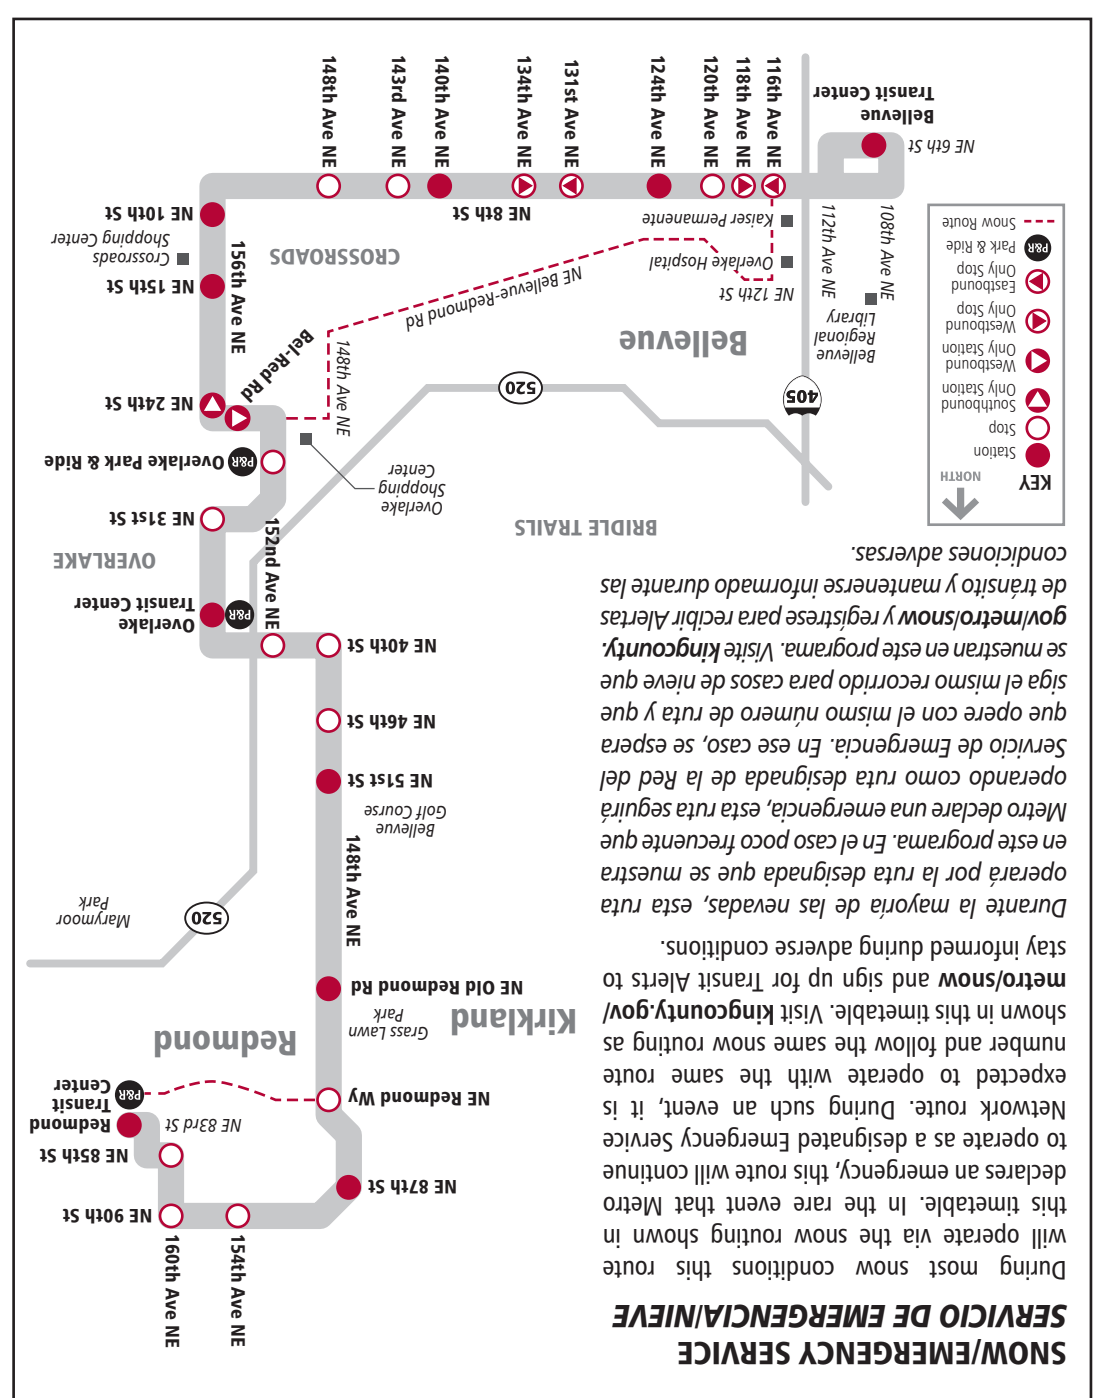

SERVICIO DE EMERGENCIA/NEVE
SNOW/EMERGENCY SERVICE

During most snow conditions this route will operate via the snow routing shown in this timetable. In the rare event that Metro declares an emergency, this route will continue to operate as a designated Emergency Service Network route. During such an event, it is expected to operate with the same routing as shown in this timetable. Visit kingcounty.gov/metro/snow and sign up for Transit Alerts to stay informed during adverse conditions.

Durante la mayoría de las nevadas, esta ruta operará por la ruta designada que se muestra en este programa. En el caso poco frecuente que Metro declare una emergencia, esta ruta seguirá operando como ruta designada de la Red del Servicio de Emergencia. En ese caso, se espera que opere con el mismo número de ruta y que siga el mismo recorrido para casos de nieve que se muestran en este programa. Visite kingcounty.gov/metro/snow y regístrese para recibir Alertas de tránsito y manténgase informado durante las condiciones adversas.

*SCHEDULE NOTE:
Actual times may be a few minutes earlier or later than shown.
RapidRide service is actively managed by Metro to maintain even intervals between buses during peak commute times. Please plan accordingly.
Real time arrival information is available at many stops, as well as through several online tracking services, including onebusaway.org.

Holiday Information/
Información sobre feriados
The Sunday schedule shown in this timetable will be operated on the following holidays:
El horario de los domingos que aparece en este programa se aplicará para el siguiente feriados:
Thanksgiving
Día de acción de gracias
Christmas
Navidad
New Year
Año nuevo
el 23 de noviembre
Dec 25
el 25 de diciembre
Jan 1, 2018
el 1 de enero de 2018

Special Fare Information
Shaded areas on weekday schedules indicate peak hour trips: $2.75 one-zone and $3.25 two-zone fares apply.