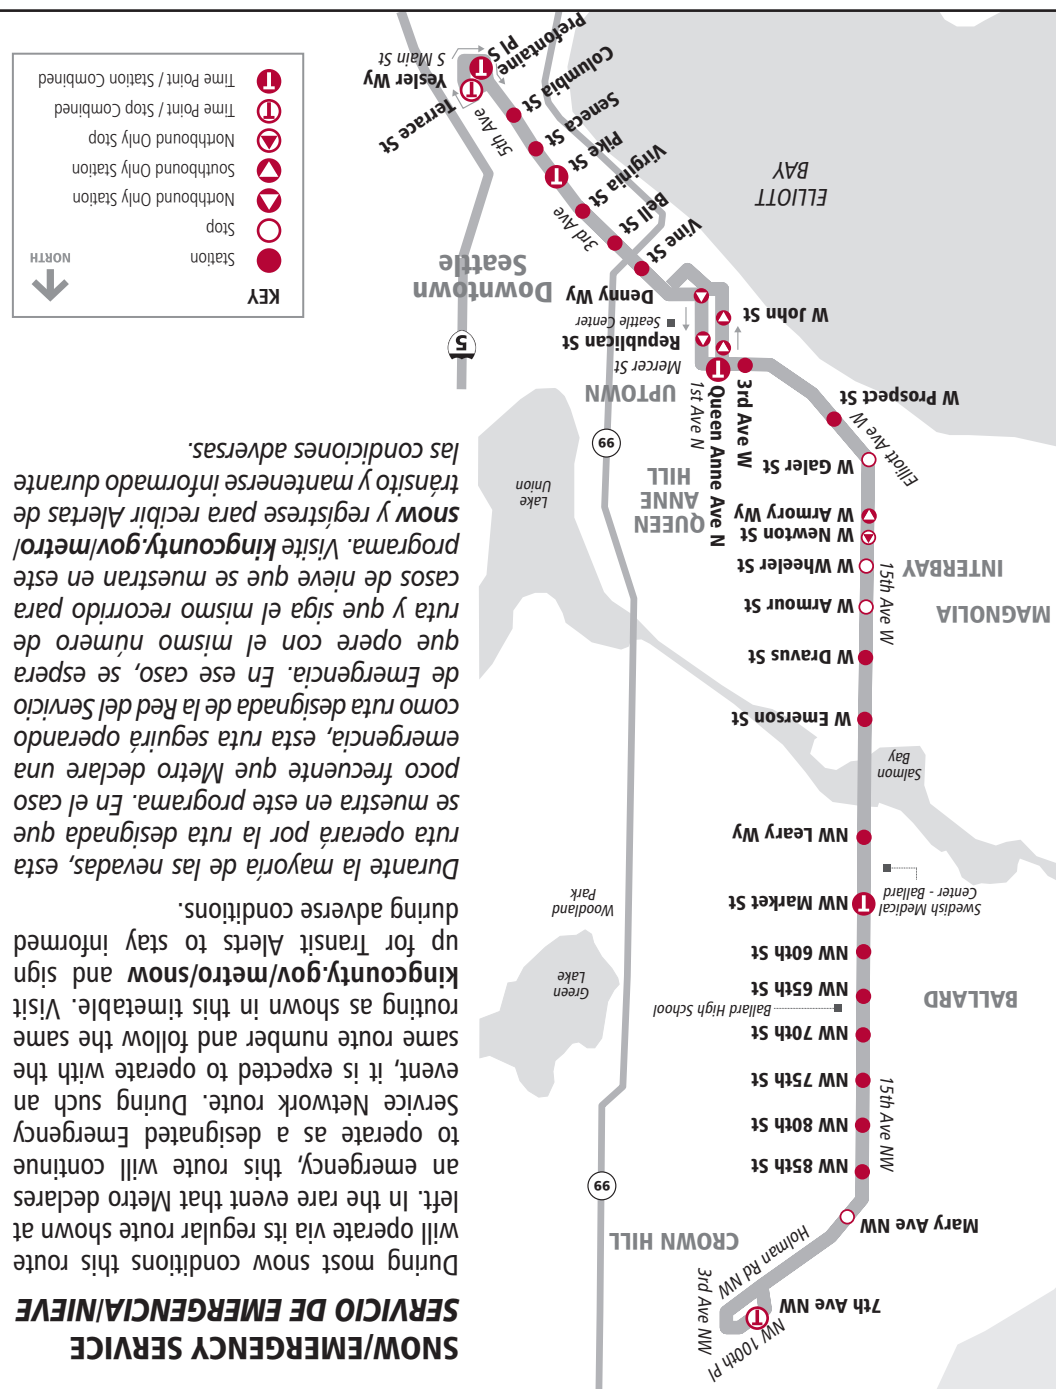

RAPIDRIDE

D Line

- **SERVING:**
- Crown Hill
- Ballard
- Interbay
- Uptown
- Downtown Seattle

King County METRO

What is RapidRide?

The Best of Metro

RapidRide is Metro's easiest way to travel along King County's main transit corridors.

- Service every 10-15 minutes most of the day
- Buses send signals to traffic lights to keep them green longer
- Free Wi-Fi onboard
- Hybrid-powered buses
- Real-time arrival signs and ORCA card readers at selected stations

The RapidRide network consists of six lines:

- **A Line:** Tukwila to Federal Way
- **B Line:** Bellevue to Redmond
- **C Line:** West Seattle to downtown Seattle/South Lake Union
- **D Line:** Ballard/Uptown to downtown Seattle
- **E Line:** Shoreline to downtown Seattle
- **F Line:** Burien to Renton

For more information:
kingcounty.gov/rapidride

Metro Customer Information:
206-553-3000 / WA Relay: 711

Metro Website: kingcounty.gov/metro

Interpreter - 206-553-3000
Intérpretes Turjubaan Переводчик
Перекладач 통역사 通譯員
翻譯員 Thông Dịch Viên ԻճԻՐՎԵՐԵՐ

Accessible Formats Available
206-477-6066 | WA Relay: 711

SERVICIO DE EMERGENCIA/NIEVE
During most snow conditions this route will operate via its regular route shown at left. In the rare event that Metro declares an emergency, this route will continue to operate as a designated Emergency Service Network route. During such an event, it is expected to operate with the same route number and follow the same routing as shown in this timetable. Visit kingcounty.gov/metro/snow and sign up for Transit Alerts to stay informed during adverse conditions.

SNOW/EMERGENCY SERVICE
Durante la mayoría de las nevadas, esta ruta operará por la ruta designada que se muestra en este programa. En el caso de Emergencia. En ese caso, se espera que opere con el mismo número de ruta y que siga el mismo recorrido para casos de Nieve que se muestran en este programa. Visite kingcounty.gov/metro/snow y registre para recibir Alertas de snow y manténgase informado durante las condiciones adversas.

Timetable Symbol
B - Arrives Stadium Station at SODO Busway & 5 Royal Brougham Way at this time.

Special Fare Information
Shaded areas on weekday schedules indicate peak hour trips: $2.75 one-zone and $3.25 two-zone fares apply. Information sobre tarifas especiales Las áreas sombreadas indican viajes en hora pico: Se aplican tarifas de $2.75 zona-uno y $3.25 zona-dos.
Effective July 1, 2018, Metro will convert to a single Adult fare of $2.75, anytime, anywhere. 1-Zone/2-Zone fares and peak/off-peak fares will no longer apply. ORCA LIFT, Youth, RRF and child fares will not change. **A partir del 1 de julio del 2018**, Metro cobrará una tarifa única de $2.75 para adultos. Ya no se aplicarán tarifas de zona 1/zona 2 y hora pico. No habrá cambios en el costo para jóvenes, niños, ORCA LIFT y RRF.

*Actual times may be a few minutes earlier or later than shown.