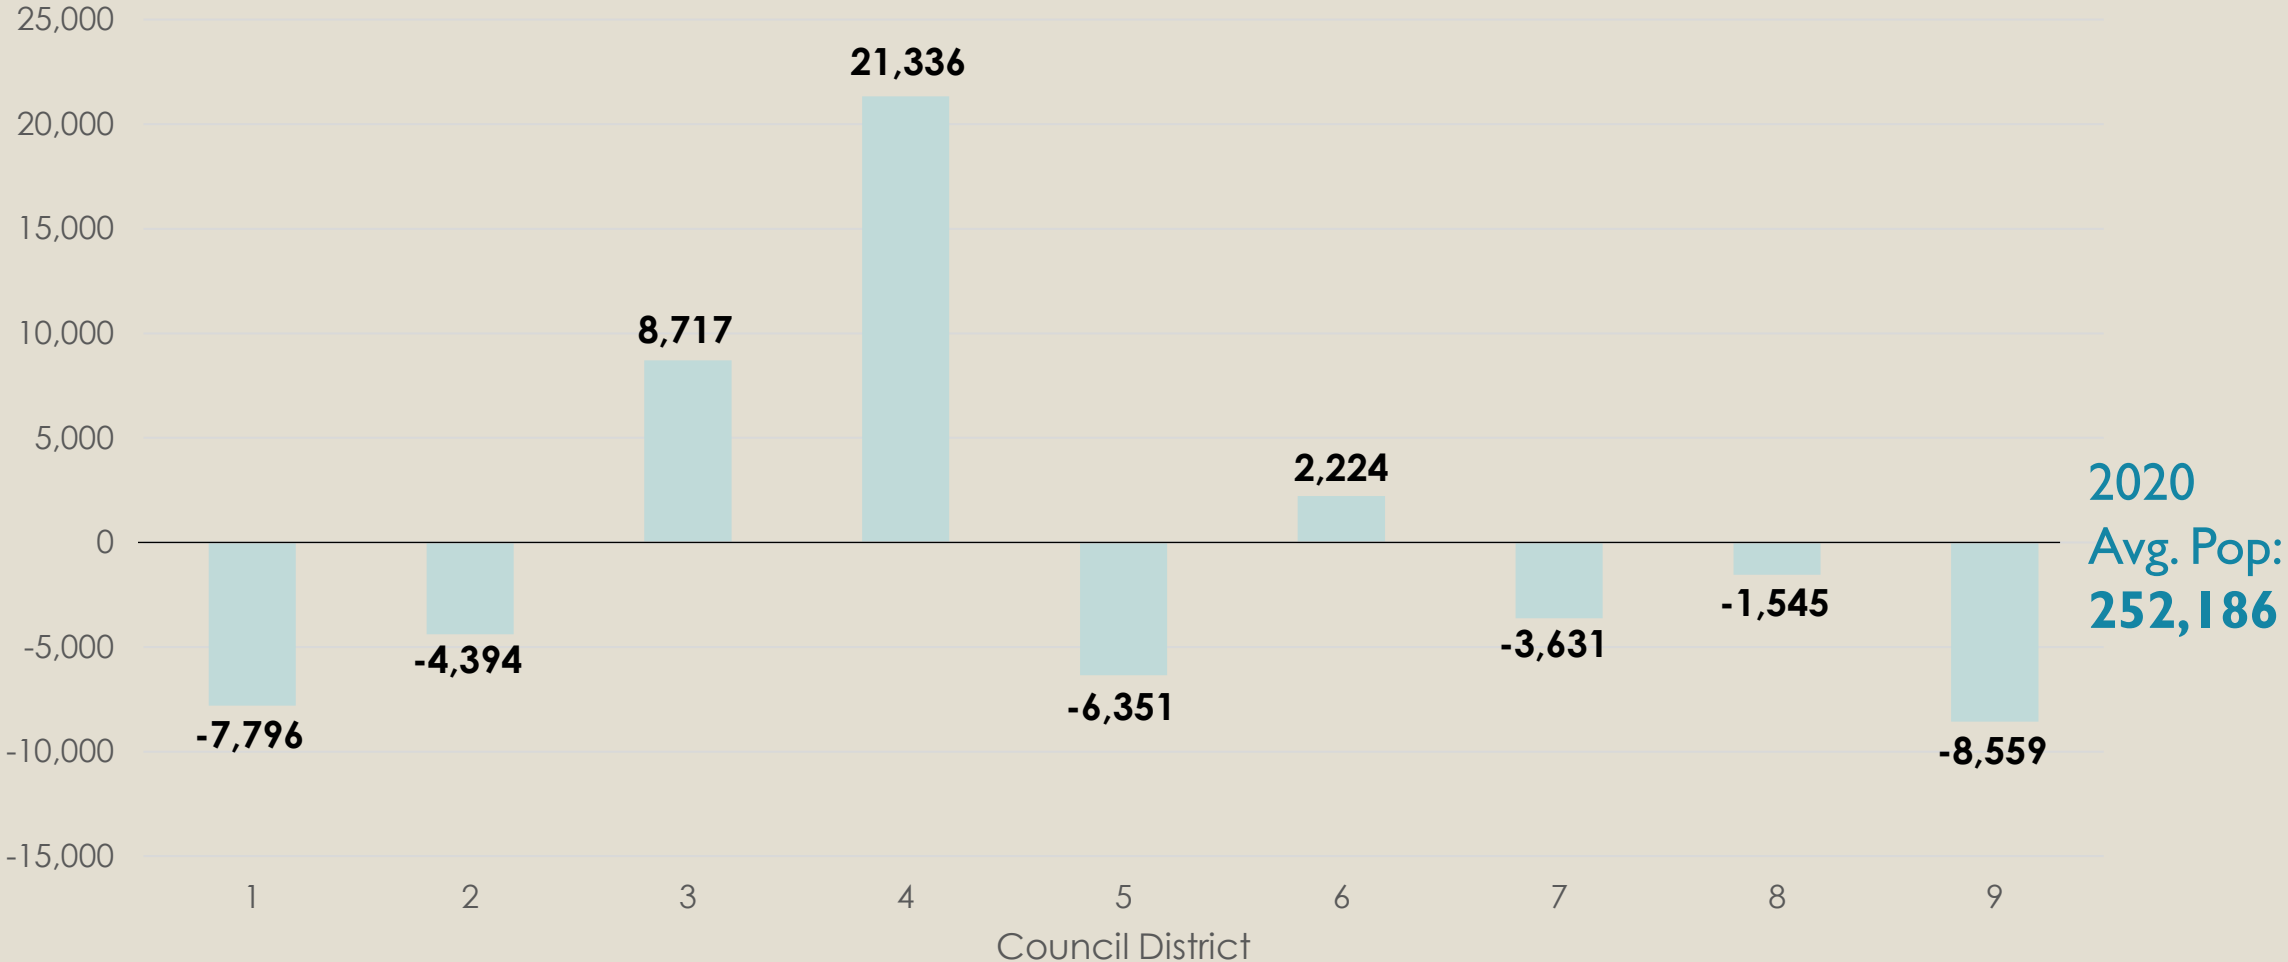

Growth in King County Council Districts

Source: U.S. Census, 2010-2020

Total Population Growth 2010-2020

(Source: 2020 U.S. Census)

Deviation from equal population Council districts

Relative to estimated 252,186 people if all districts were exactly the same population

Council Districts:

Population changes to achieve equal population districts

(Source: 2020 Census)