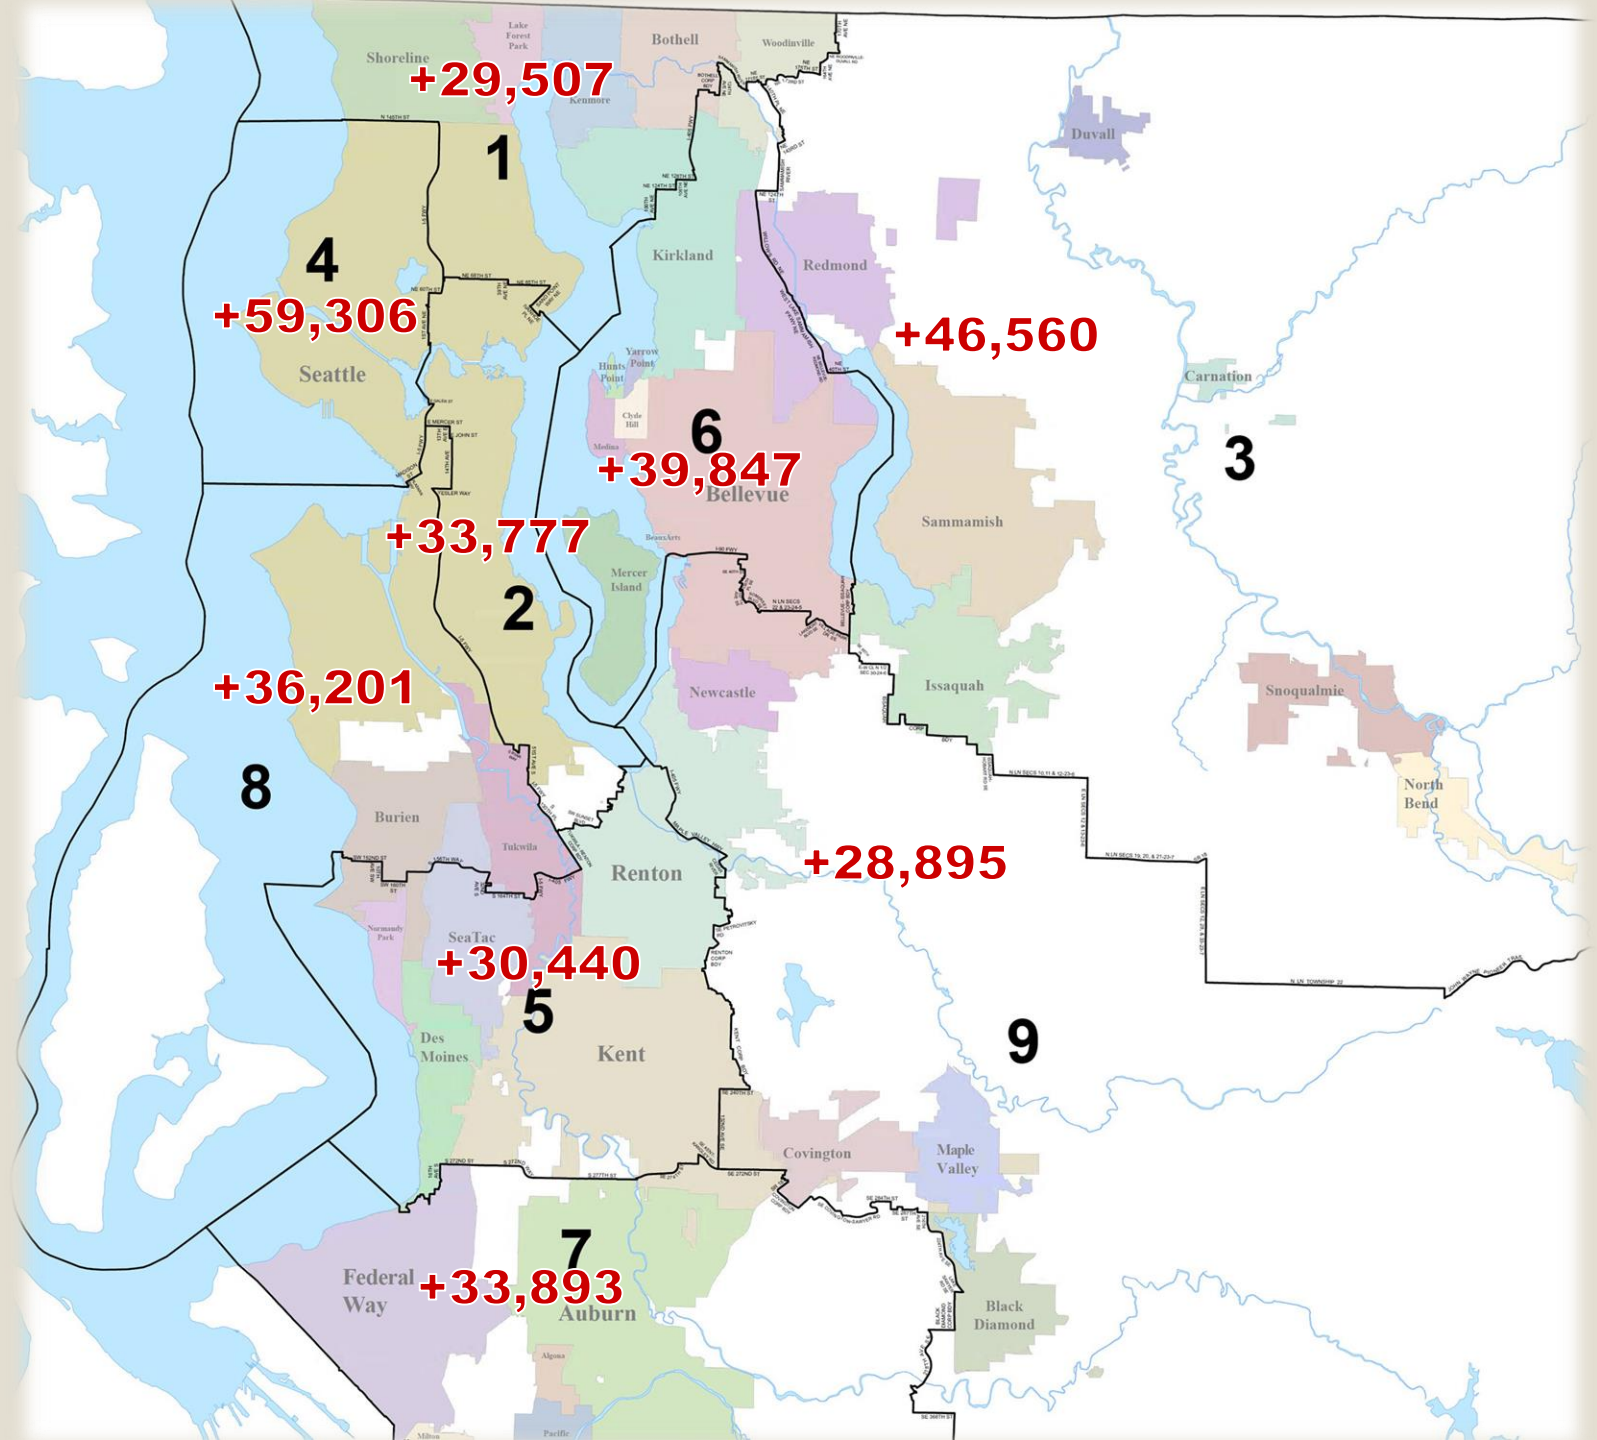

Growth in King County Council Districts

Source: U.S. Census, 2010-2020

Total Population Growth 2010-2020

(Source: 2020 U.S. Census)

Deviation from equal population Council districts

Relative to estimated 252,186 people if all districts were exactly the same population

Council Districts:

Population changes to achieve equal population districts

(Source: 2020 Census)