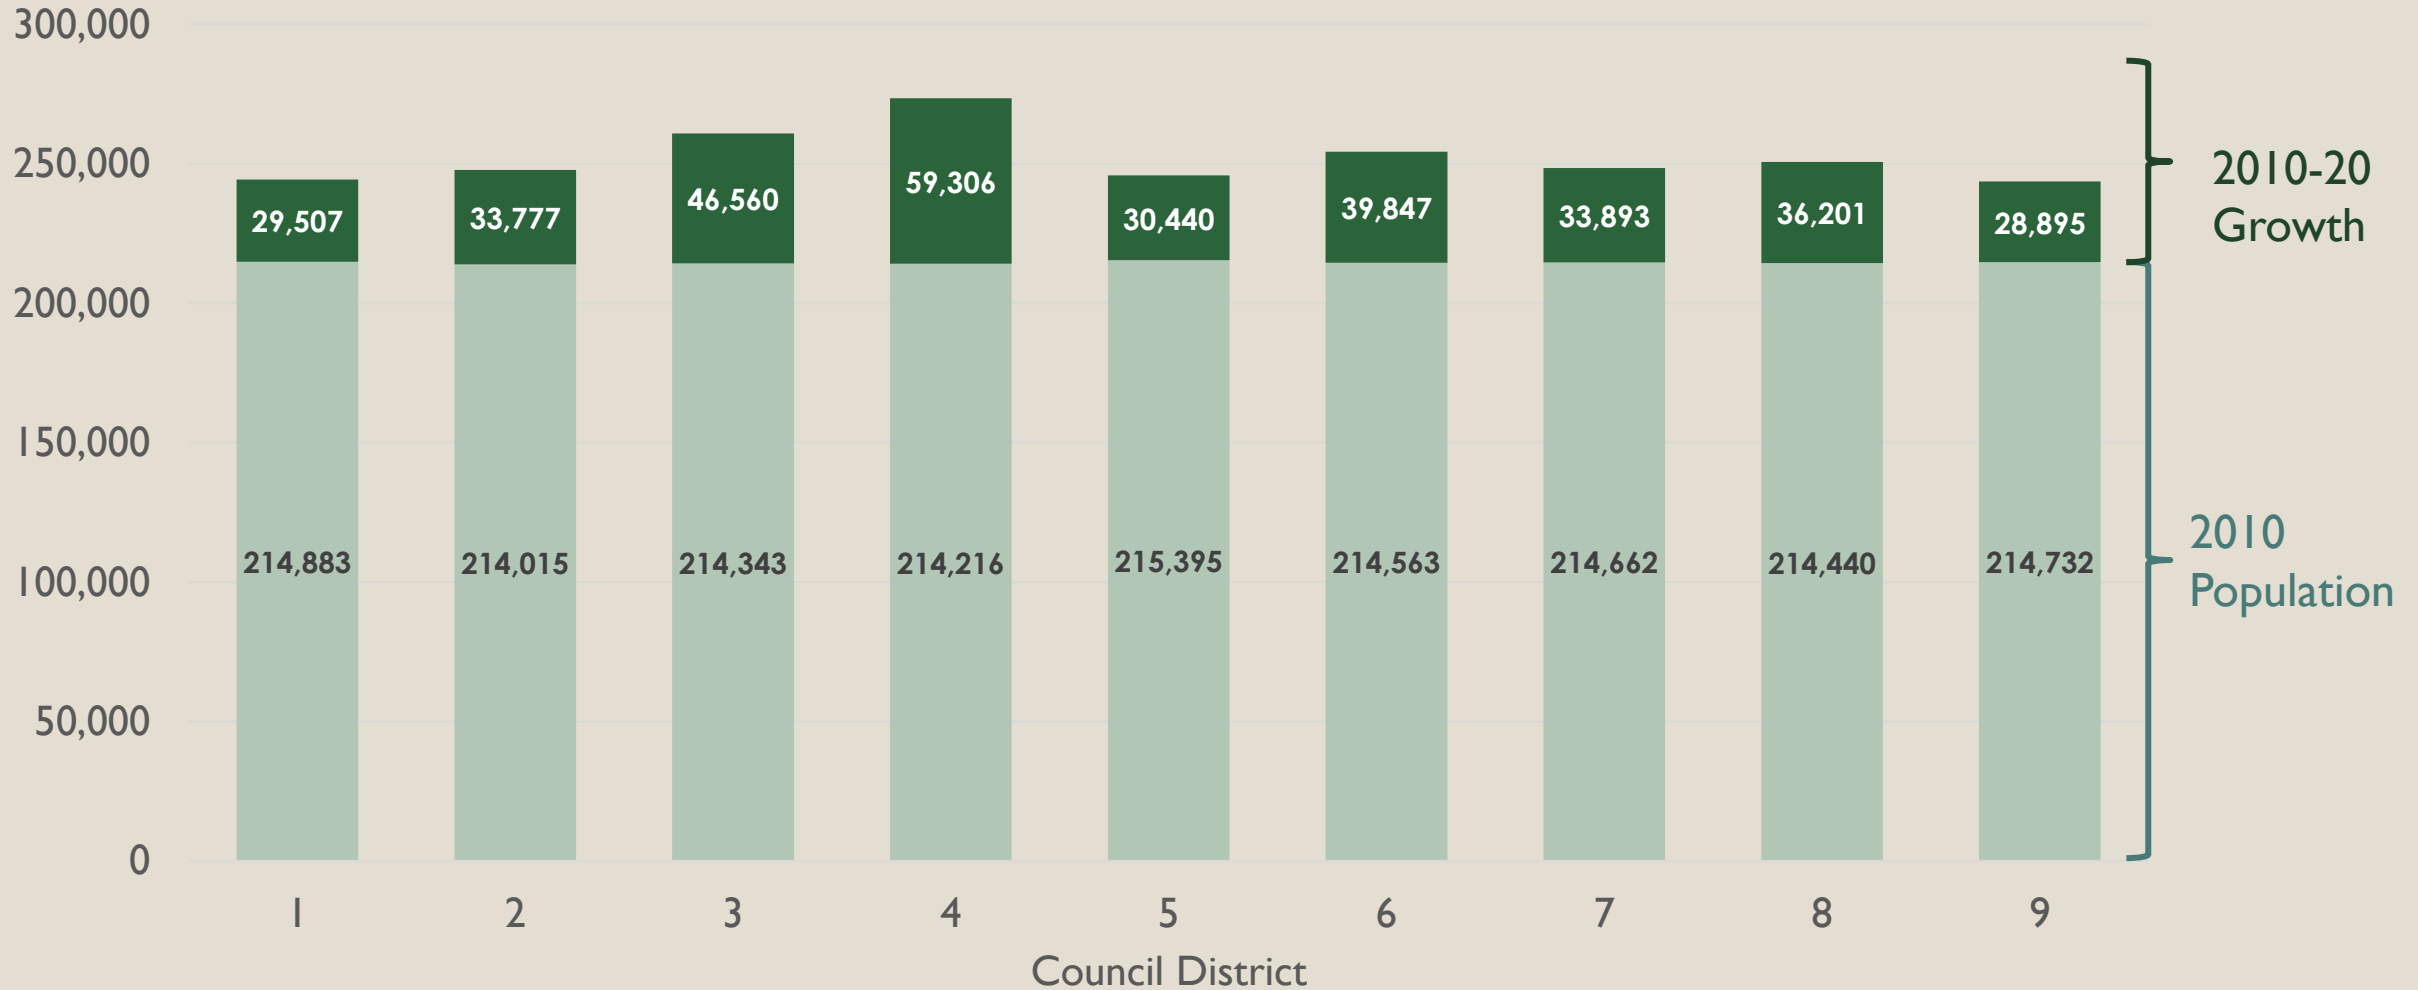

Growth in King County Council Districts

Source: U.S. Census, 2010-2020

Total Population Growth 2010-2020

(Source: 2020 U.S. Census)

Deviation from equal population Council districts

Relative to estimated 252,186 people if all districts were exactly the same population

Council Districts:

Population changes to achieve equal population districts

(Source: 2020 Census)