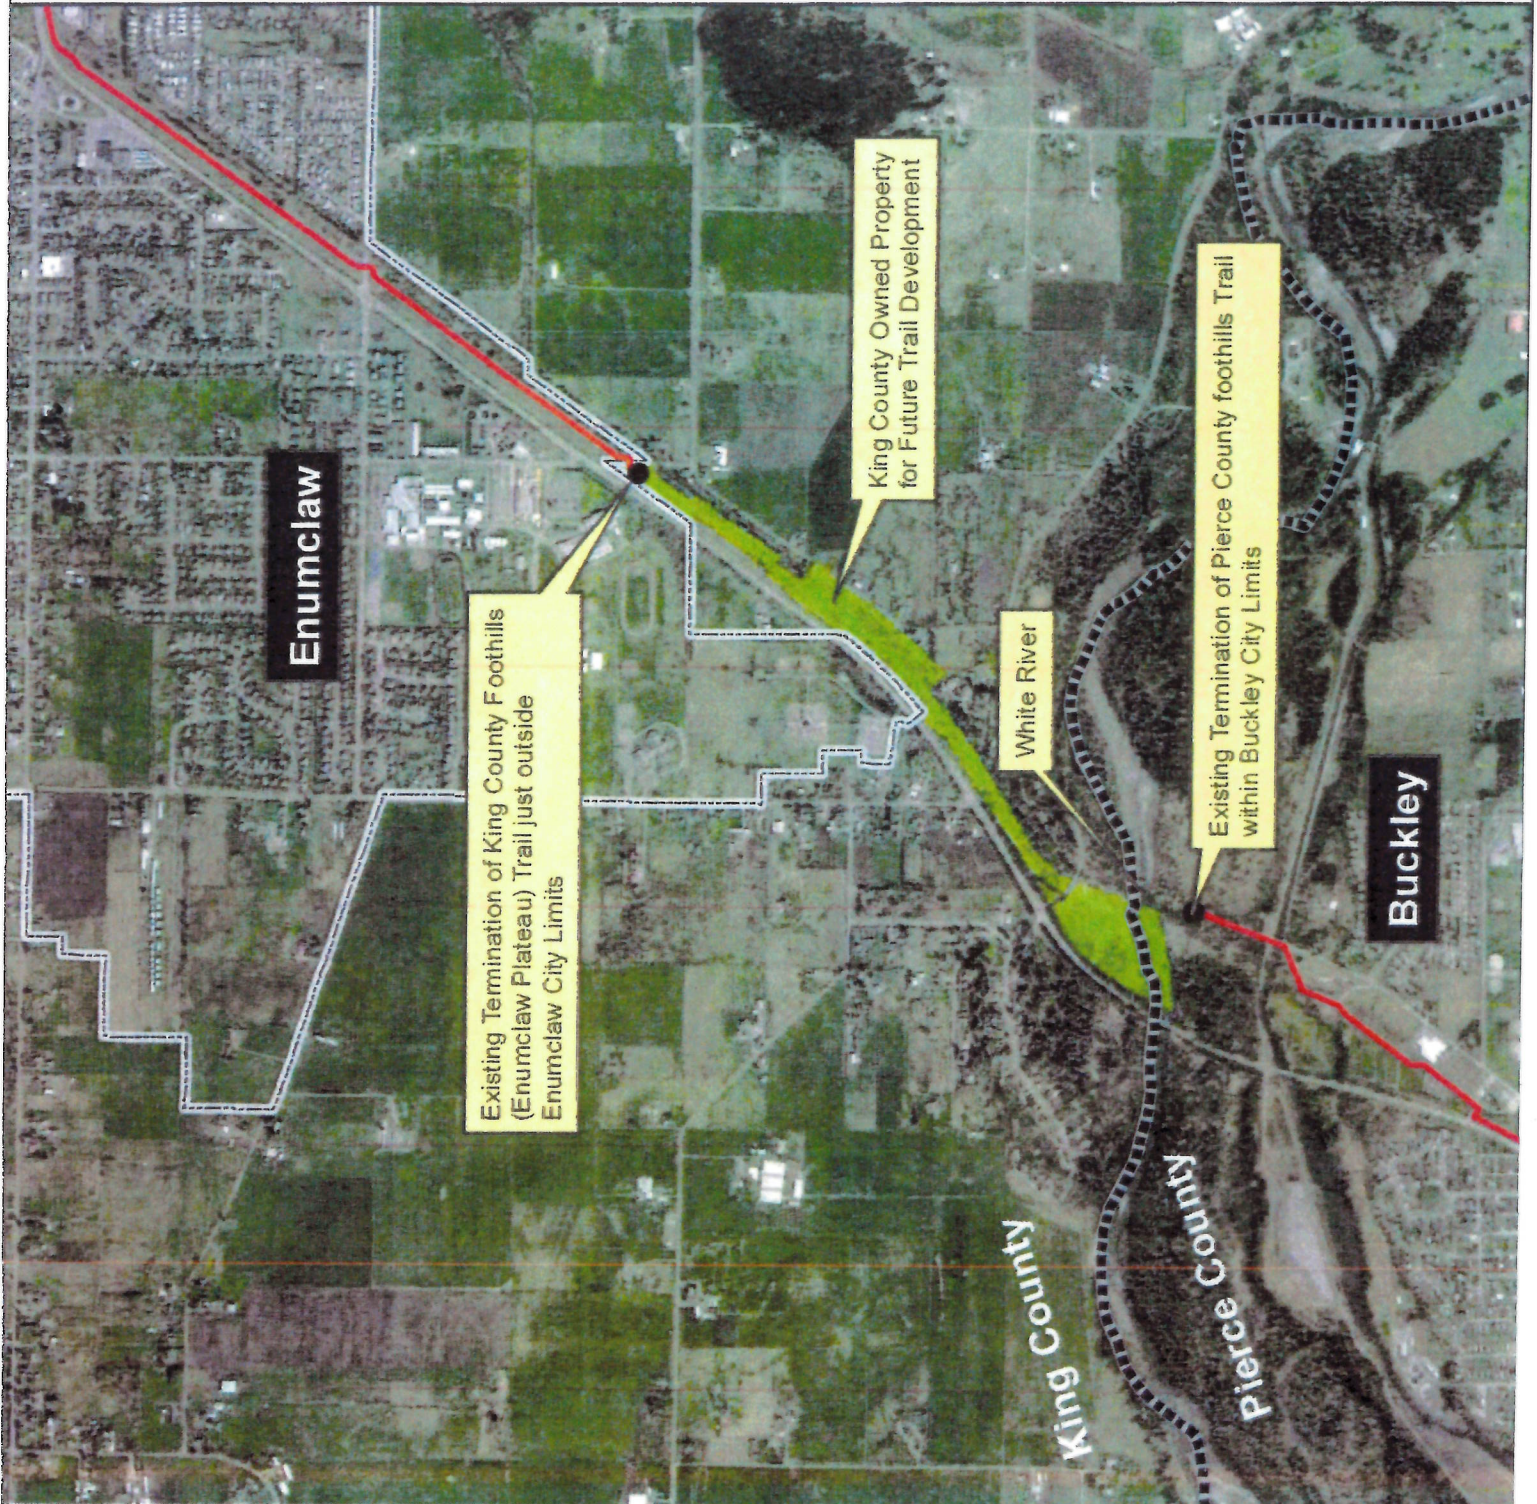

Exhibit A

1810
White River
Pierce County-King County
Proposed Trail Connection
Context

December 10, 2013

King County

Department of
Natural Resources and Parks
Parks and Recreation Division