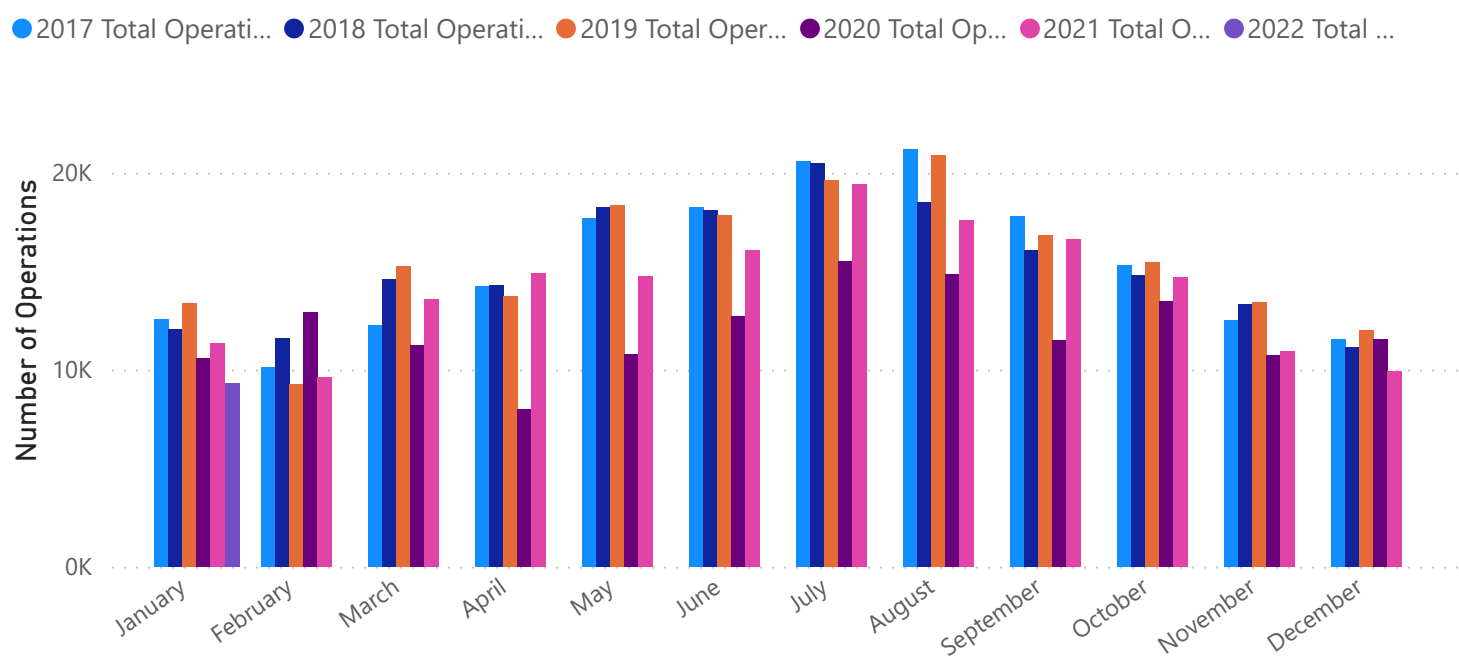

Total Flight Operations Comparison