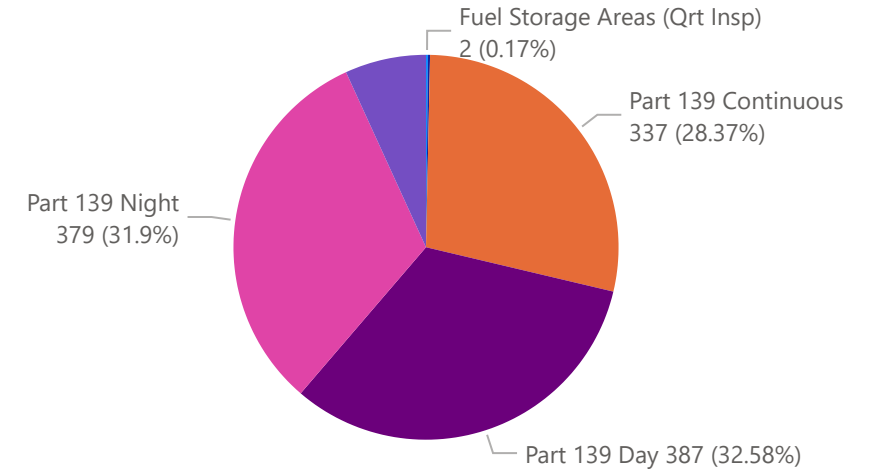

Part 139 Inspections by Type