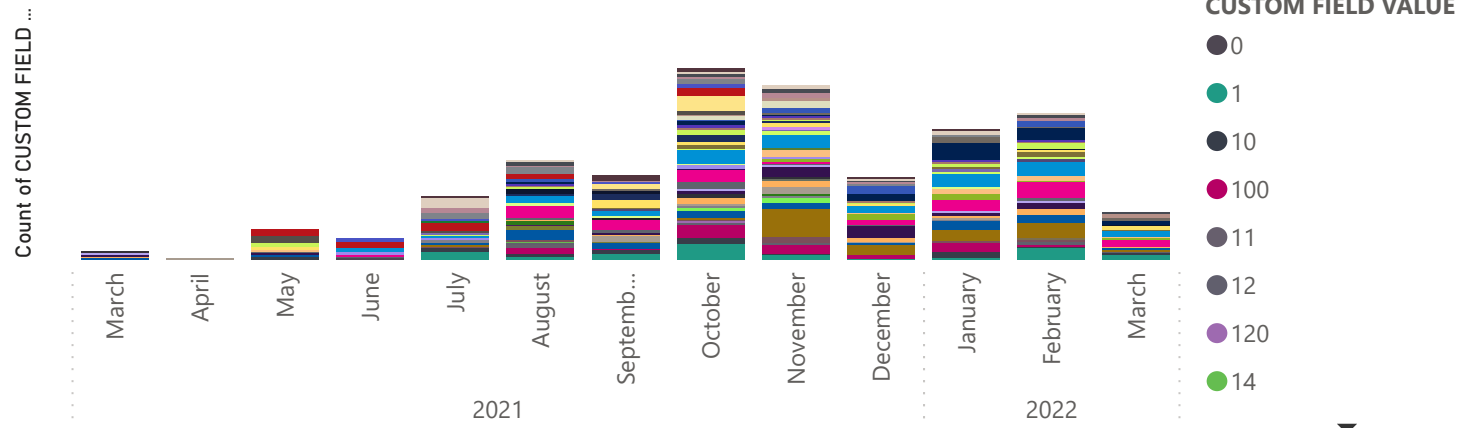

All Logbook Entries

How To Use This Report:

1. Set the Date Range Below.
2. Use the Logbook Drill Down arrows (V) to refine the visuals.
3. Use Ctrl+ to select multiple values.
4. Click on the 'Reset Slicers' button above to clear all filters.

Date

Last Years

Logbook Drill Down Slicer

- ☐ Aircraft Alert
- ☐ Aircraft Incident / Accident / D...
- ☐ Communications
- ☐ Diverted Flight
- ☐ Engine Run-Up
- ☐ Escort
- ☐ Fire Alarm
- ☐ Fire Alarm - Landside
- ☐ FOD
- ☐ Fuel Spill

Count of Custom Field Name and Custom Field Values Over Time