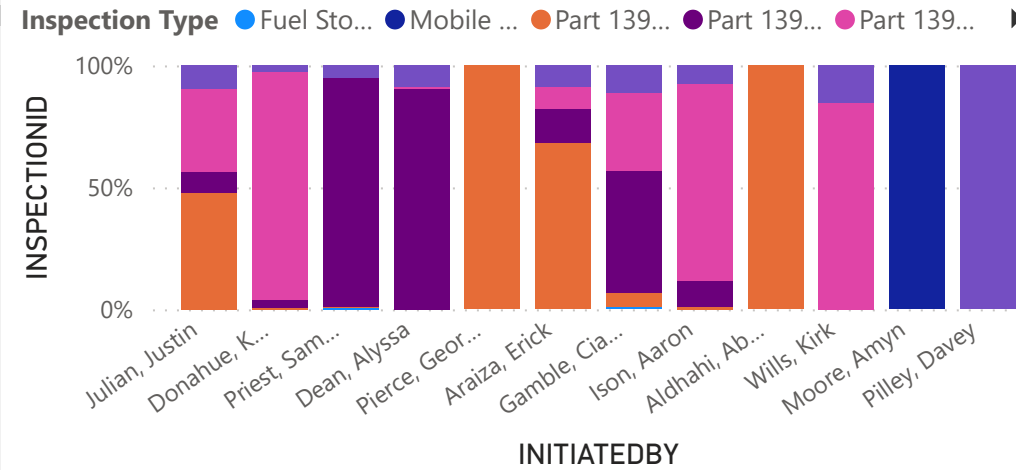

Inspection Types by Employee as a Percentage