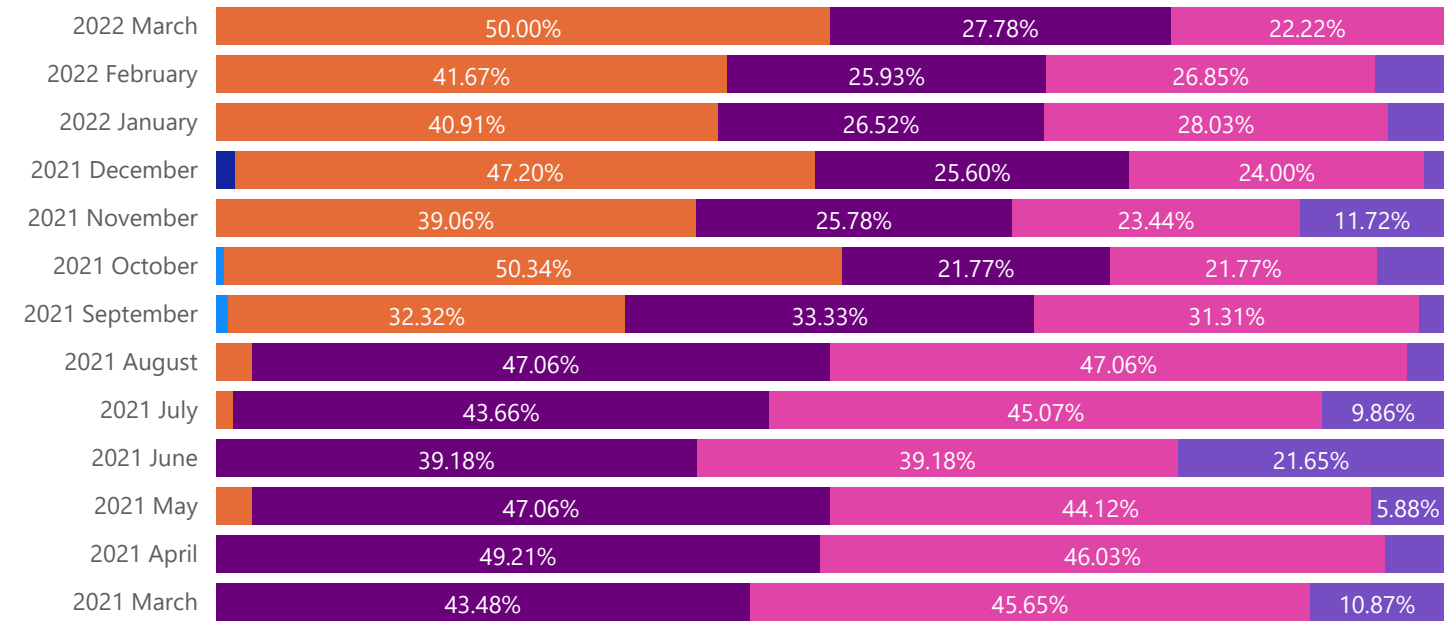

Inspection Types by Month as a Percentage

Inspection Type ● Fuel Storage Ar... ● Mobile Fuel... ● Part 139 Co... ● Part 139 Day ● Part 139 Ni... ● Part 139 S...