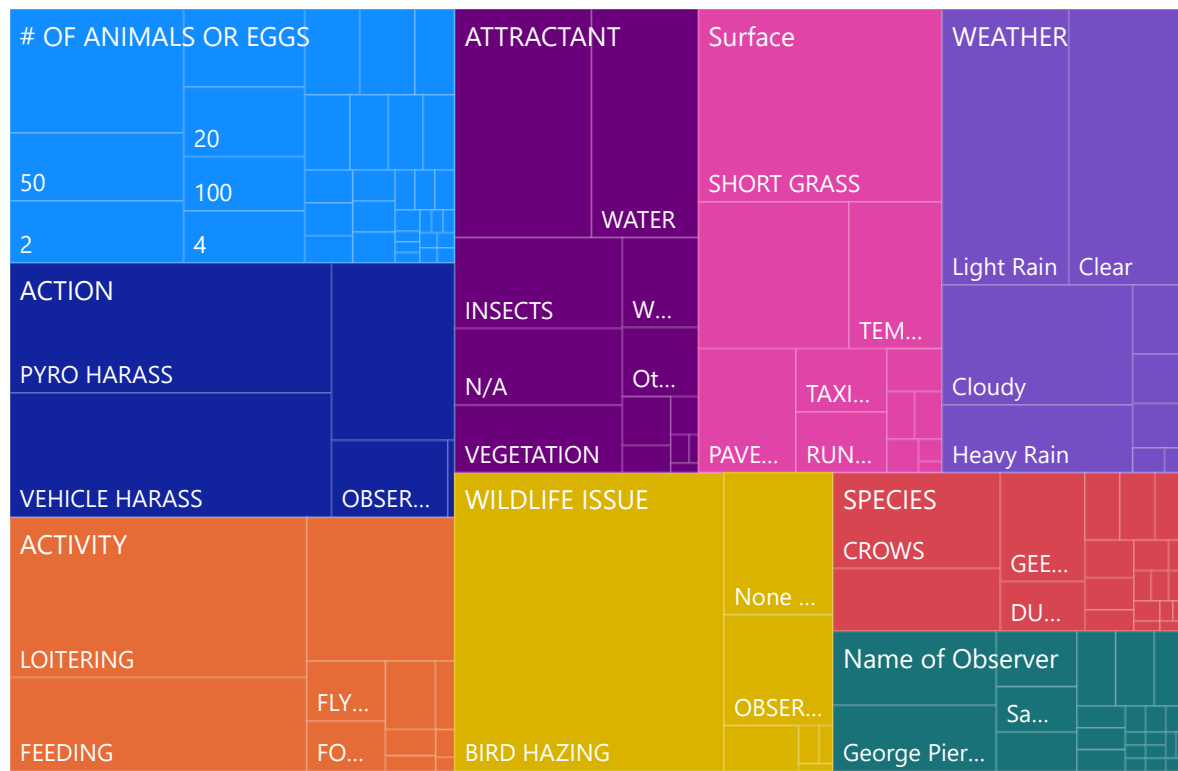

## Total Flight Operations 2017 - Present

Month	2017 Total Operations	2018 Total Operations	2019 Total Operations	2020 Total Operations	2021 Total Operations	2022 Total Operations
January	12,579	12,071	13,382	10,614	11,362	9,309
February	10,113	11,591	9,287	12,908	9,635	
March	12,256	14,591	15,280	11,254	13,612	
April	14,254	14,303	13,740	7,996	14,925	
May	17,678	18,242	18,365	10,797	14,774	
June	18,264	18,133	17,876	12,715	16,072	
July	20,593	20,474	19,629	15,497	19,449	
August	21,196	18,506	20,903	14,869	17,575	
September	17,827	16,062	16,830	11,489	16,625	
October	15,322	14,828	15,486	13,467	14,686	
November	12,543	13,310	13,445	10,729	10,925	
December	11,557	11,157	12,005	11,581	9,929	
<b>Total</b>	<b>184,182</b>	<b>183,268</b>	<b>186,228</b>	<b>143,916</b>	<b>169,569</b>	<b>9,309</b>

## Total Flight Operations Comparison

**Year**

**Quarter**

**Month**

# Count of REQUESTID by CUSTFIELDNAME and CUSTFIELDVALUE

INITIATEDBY: All  
 CATEGORY: Wildlife Issue  
 CUSTFIELDNAME: Multiple selections  
 DATETIMEINIT: Last 1 Years  
 3/11/2021 - 3/10/2022  
**430**  
 Count of REQUESTID

Number of Logbook Entries Created Over Time

REQUESTID	# OF ANIMALS OR EGGS	ACTION	ACTIVITY	ATTRACTANT	Name of Observer	SPECIES	Surface	WEATHER	WILDLIFE ISSUE
7341								Clear	None observed
7337	50	PYRO HARASS	FEEDING	VEGETATION			SHORT GRASS	Clear	BIRD HAZING
7336	6	PYRO HARASS	FLYING LOCAL	N/A			PAVEMENT	Clear	BIRD HAZING
7319									
7318	50	OBSERVED	LOITERING				SHORT GRASS	Cloudy	OBSERVED
7313	12	PYRO HARASS	FLYING LOCAL	N/A			TAXIWAY	Clear	BIRD HAZING
7312	50	PYRO HARASS	LOITERING	N/A			SHORT GRASS	Clear	BIRD HAZING
7311	1	PYRO HARASS	FEEDING	PREY SPECIES			SHORT GRASS	Clear	BIRD HAZING
7310	1	OBSERVED	FLYING PAST	N/A			RUNWAY	Clear	OBSERVED
7301	2	VEHICLE HARASS	LOITERING	WATER			TEMPORARY	Partly Cloudy	BIRD HAZING