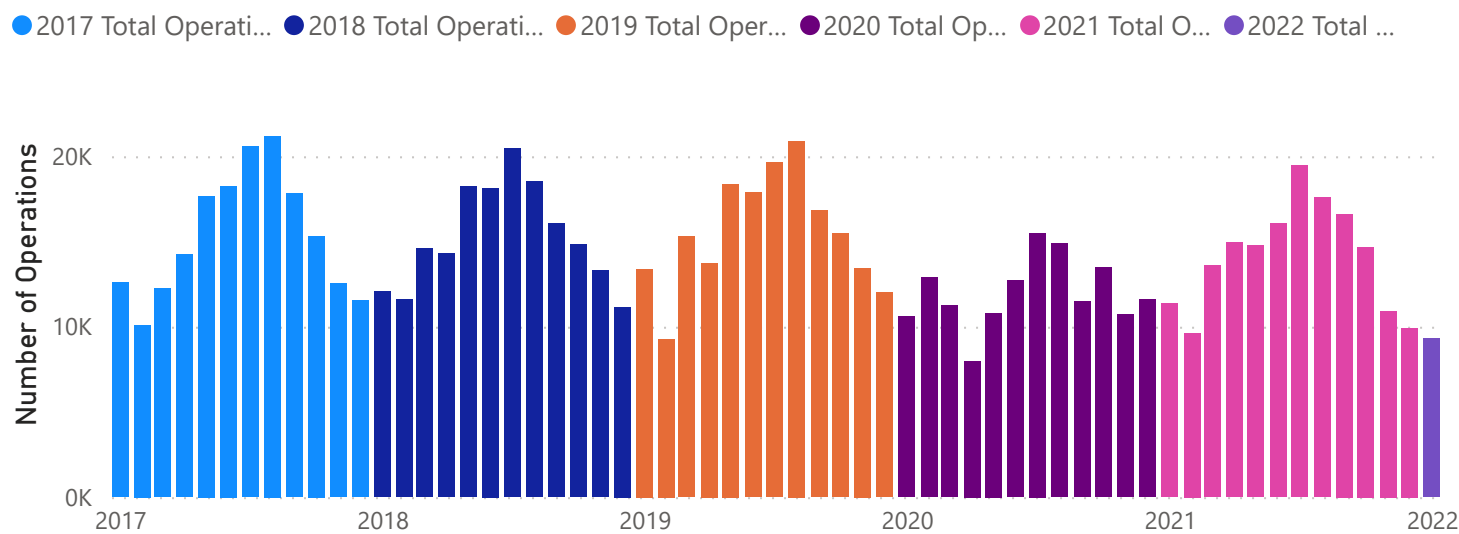

## Total Flight Operations 2017 - Present

## Total Flight Operations 2017 - Present

Month	2017 Total Operations	2018 Total Operations	2019 Total Operations	2020 Total Operations	2021 Total Operations	2022 Total Operations
January	12,579	12,071	13,382	10,614	11,362	9,309
February	10,113	11,591	9,287	12,908	9,635	
March	12,256	14,591	15,280	11,254	13,612	
April	14,254	14,303	13,740	7,996	14,925	
May	17,678	18,242	18,365	10,797	14,774	
June	18,264	18,133	17,876	12,715	16,072	
July	20,593	20,474	19,629	15,497	19,449	
August	21,196	18,506	20,903	14,869	17,575	
September	17,827	16,062	16,830	11,489	16,625	
October	15,322	14,828	15,486	13,467	14,686	
November	12,543	13,310	13,445	10,729	10,925	
December	11,557	11,157	12,005	11,581	9,929	
<b>Total</b>	<b>184,182</b>	<b>183,268</b>	<b>186,228</b>	<b>143,916</b>	<b>169,569</b>	<b>9,309</b>