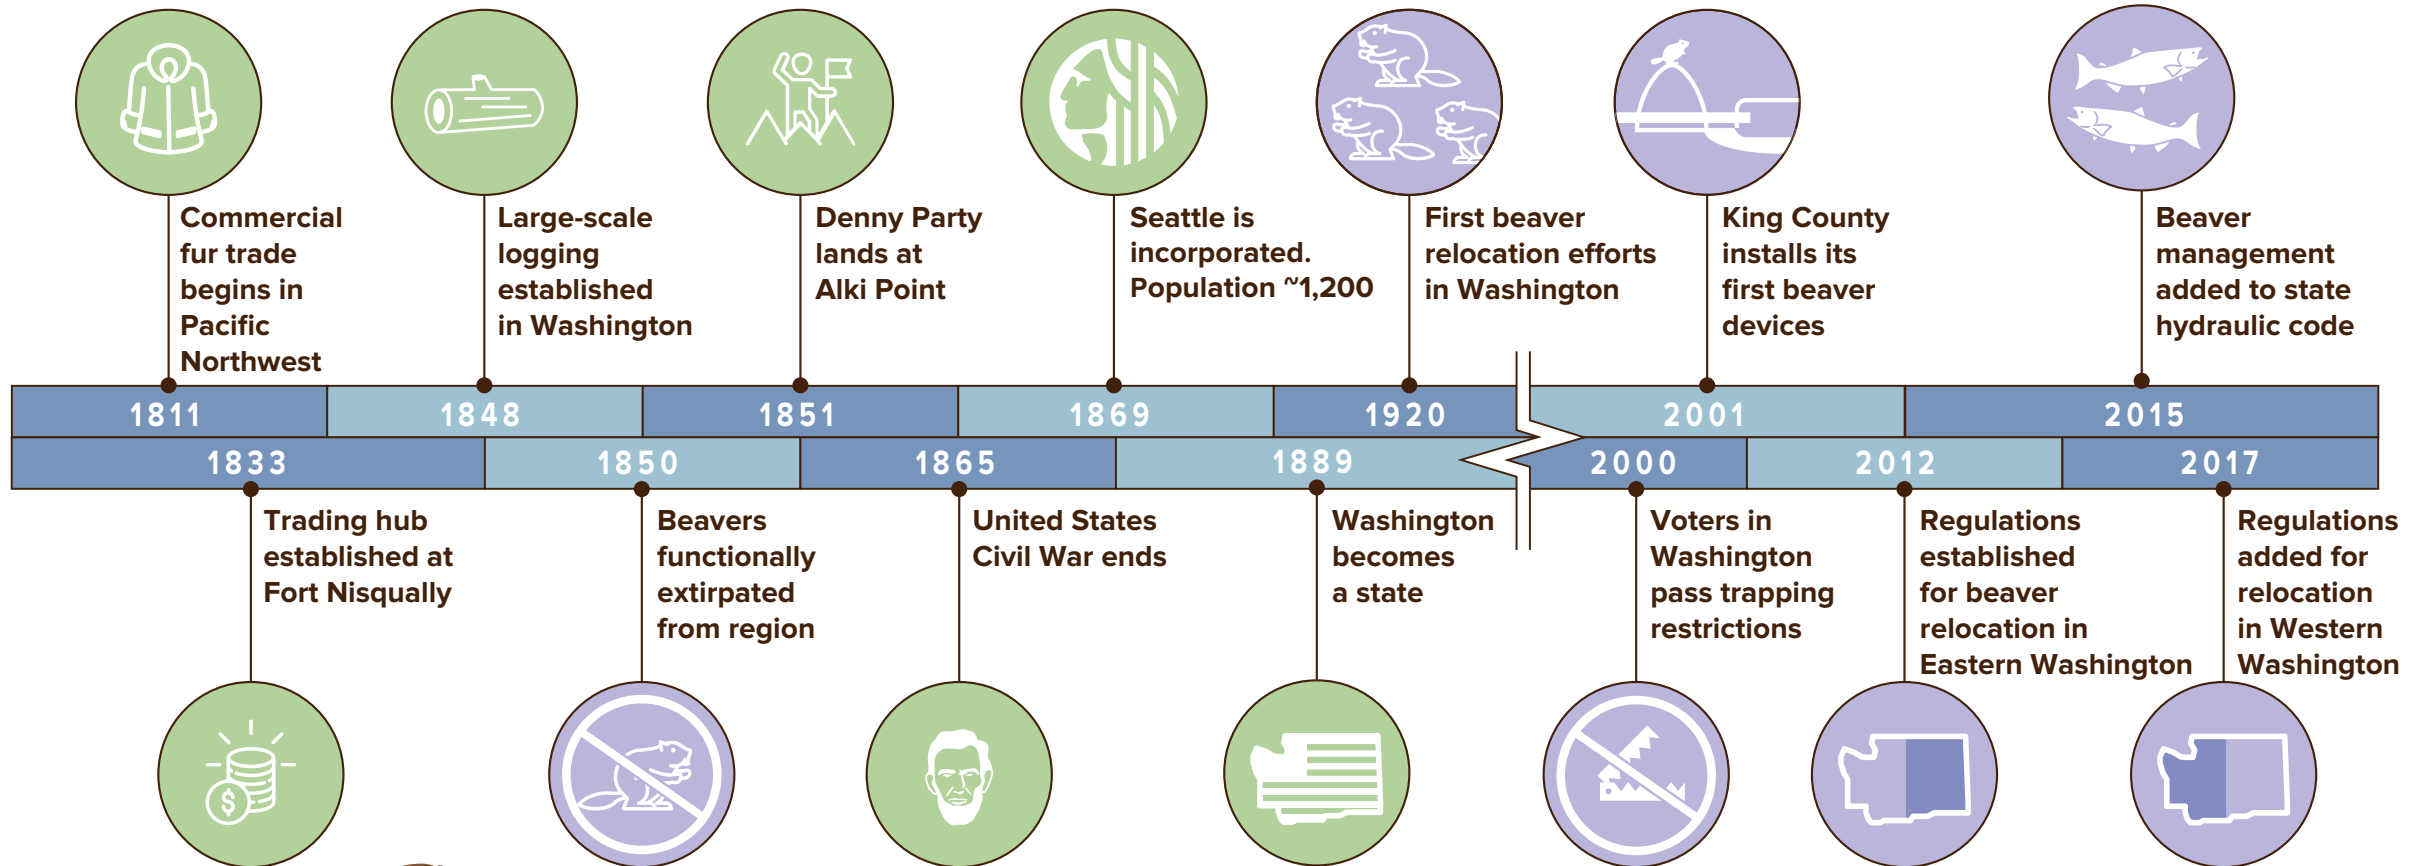

POST-CONTACT HISTORY OF BEAVER MANAGEMENT IN WASHINGTON STATE

King County Beaver Working Group