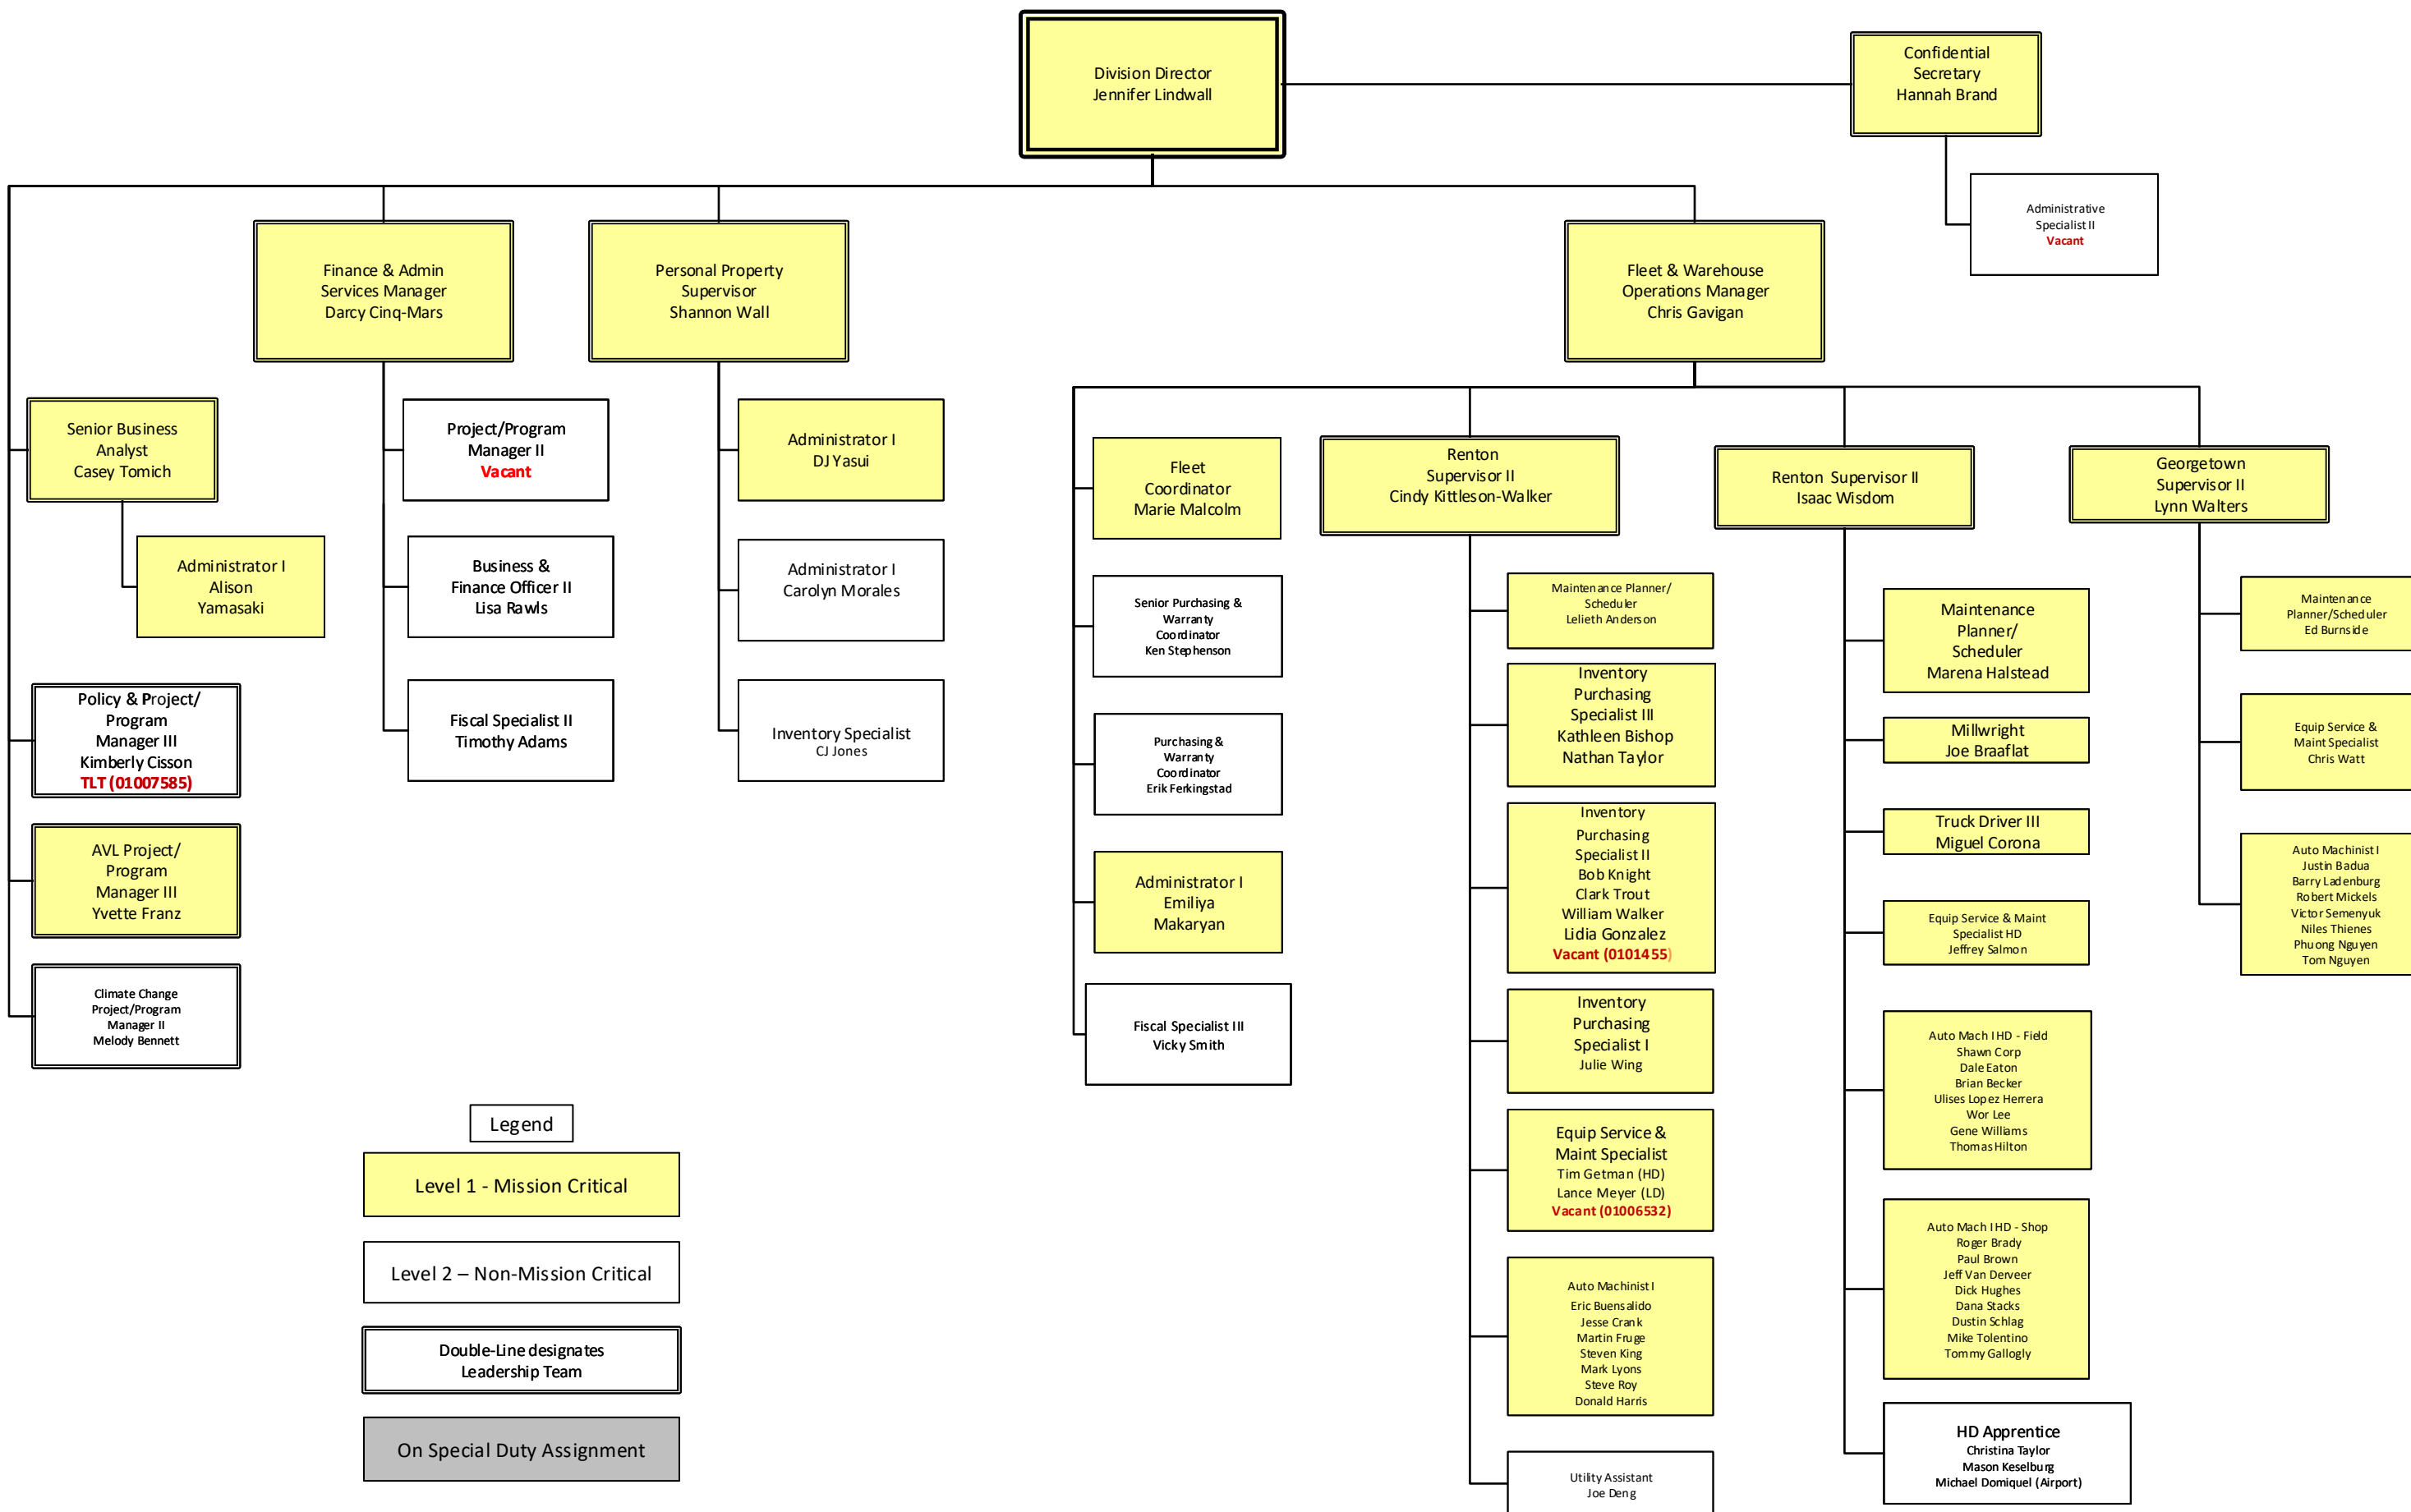

FLEET SERVICES DIVISION

January 4th, 2022

Legend

Level 1 - Mission Critical

Level 2 – Non-Mission Critical

Double-Line designates Leadership Team

On Special Duty Assignment