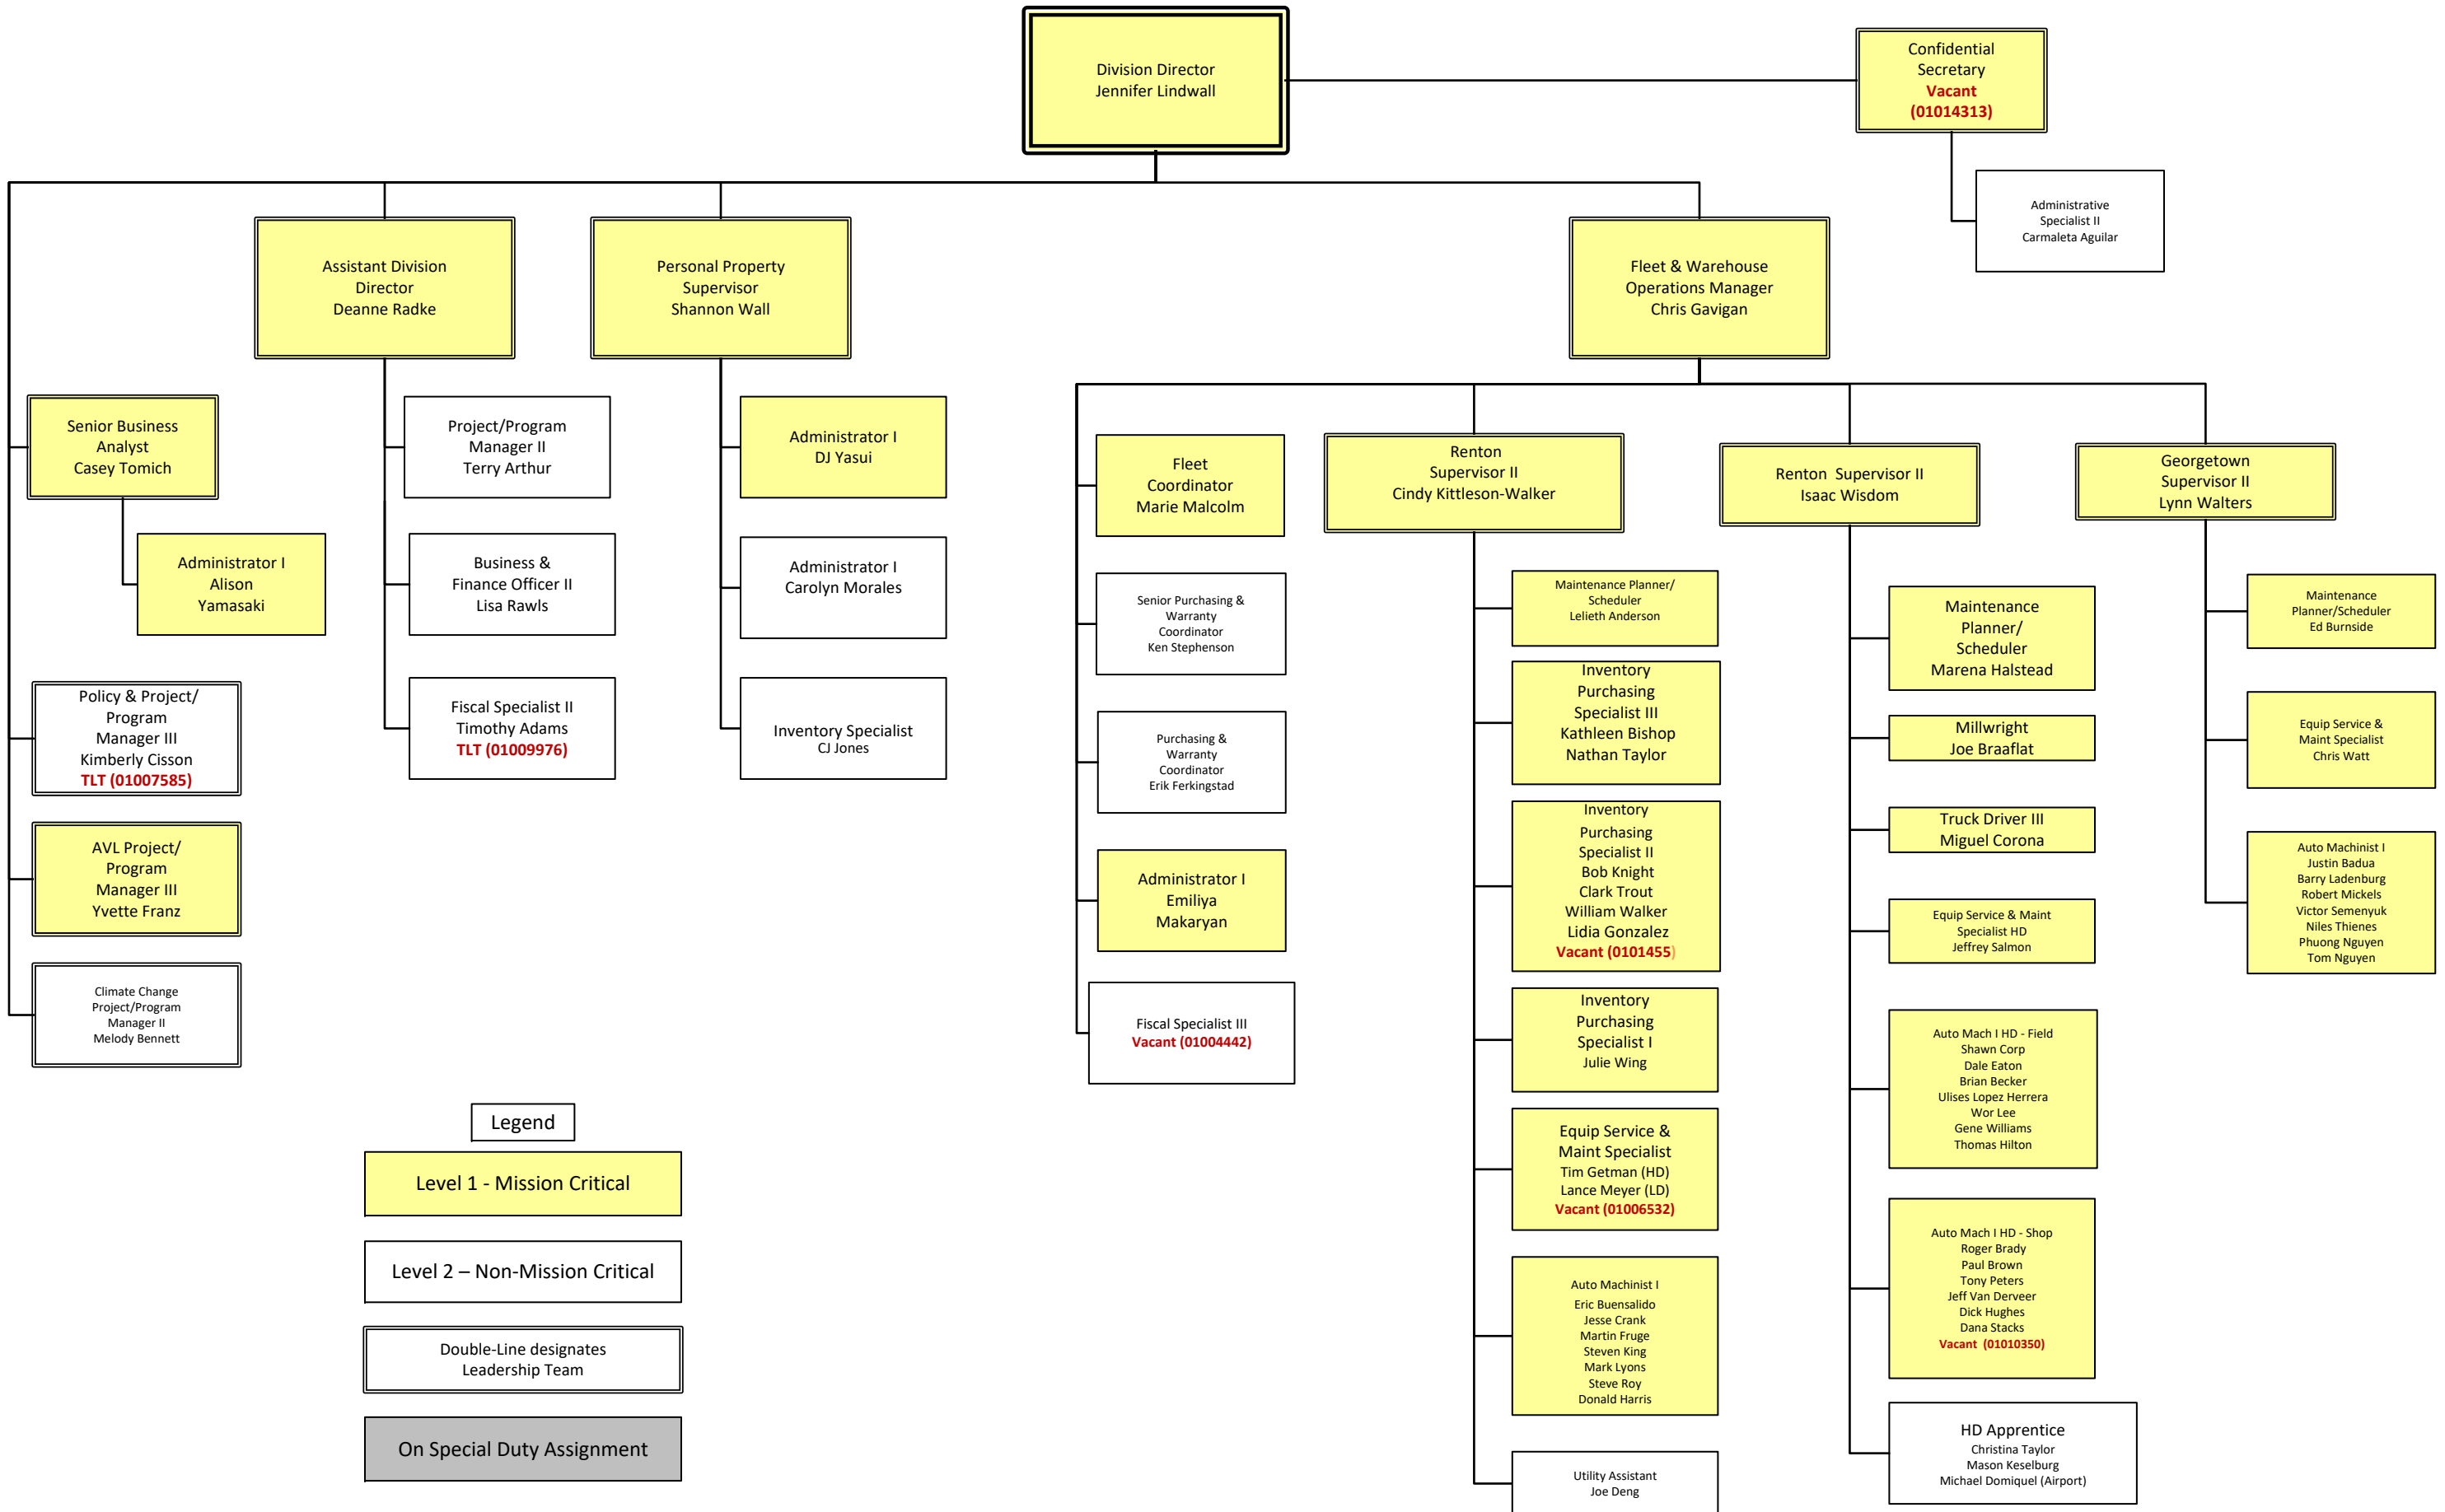

FLEET SERVICES DIVISION

August 25, 2021

Legend

- Level 1 - Mission Critical
- Level 2 – Non-Mission Critical
- Double-Line designates Leadership Team
- On Special Duty Assignment