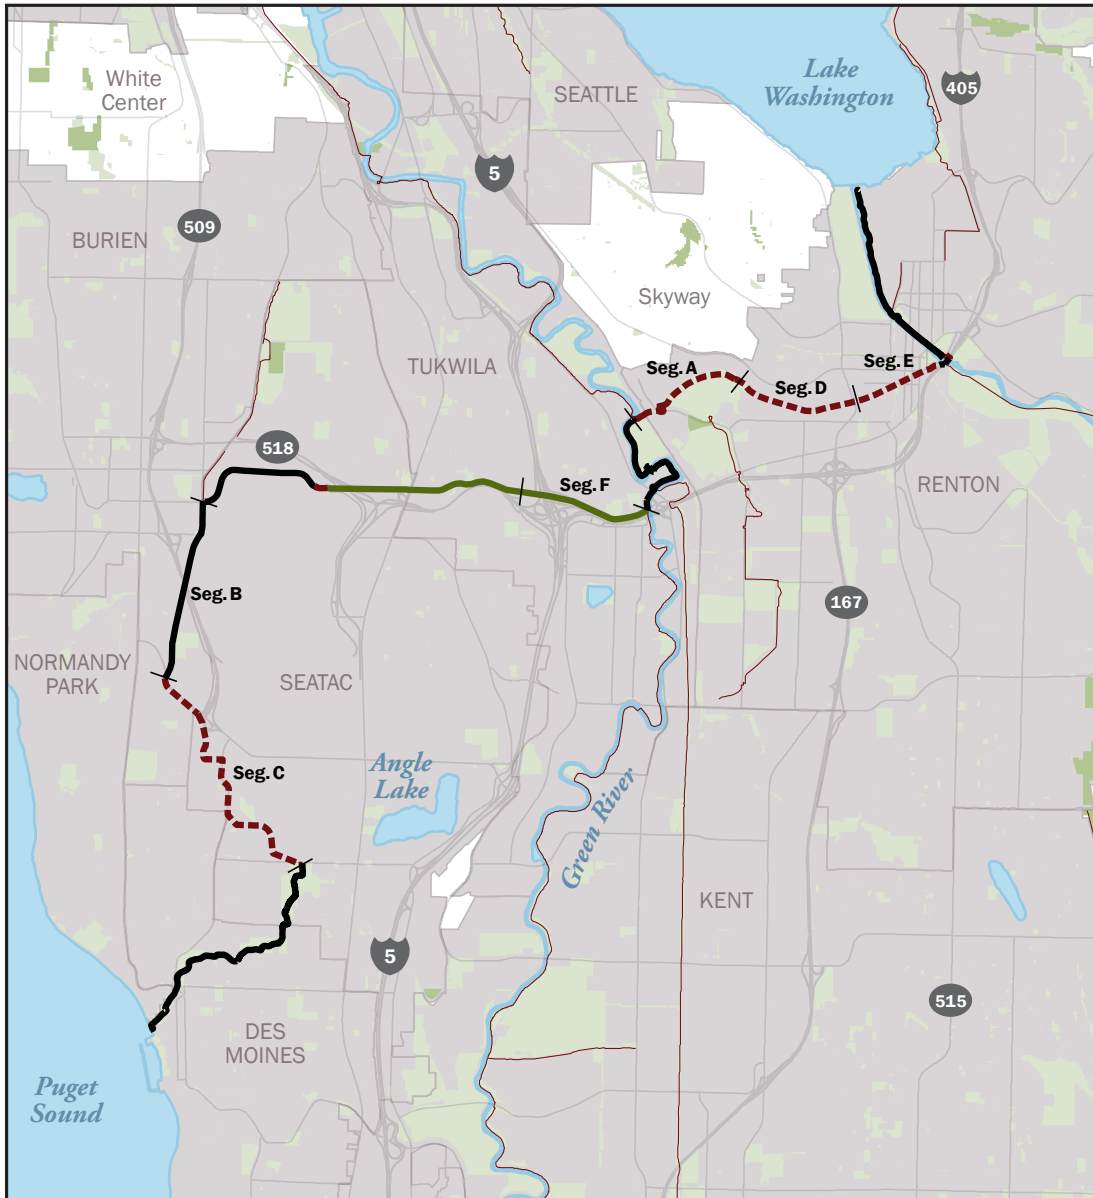

KING COUNTY REGIONAL TRAILS

LAKE TO SOUND

- Future Lake to Sound Trail
- Existing Trail
- Existing Bike Lane
- Segment & Name
- Other Regional Trails
- King County Parks and Easements
- Other Public Lands
- Incorporated Areas
- Major Roads