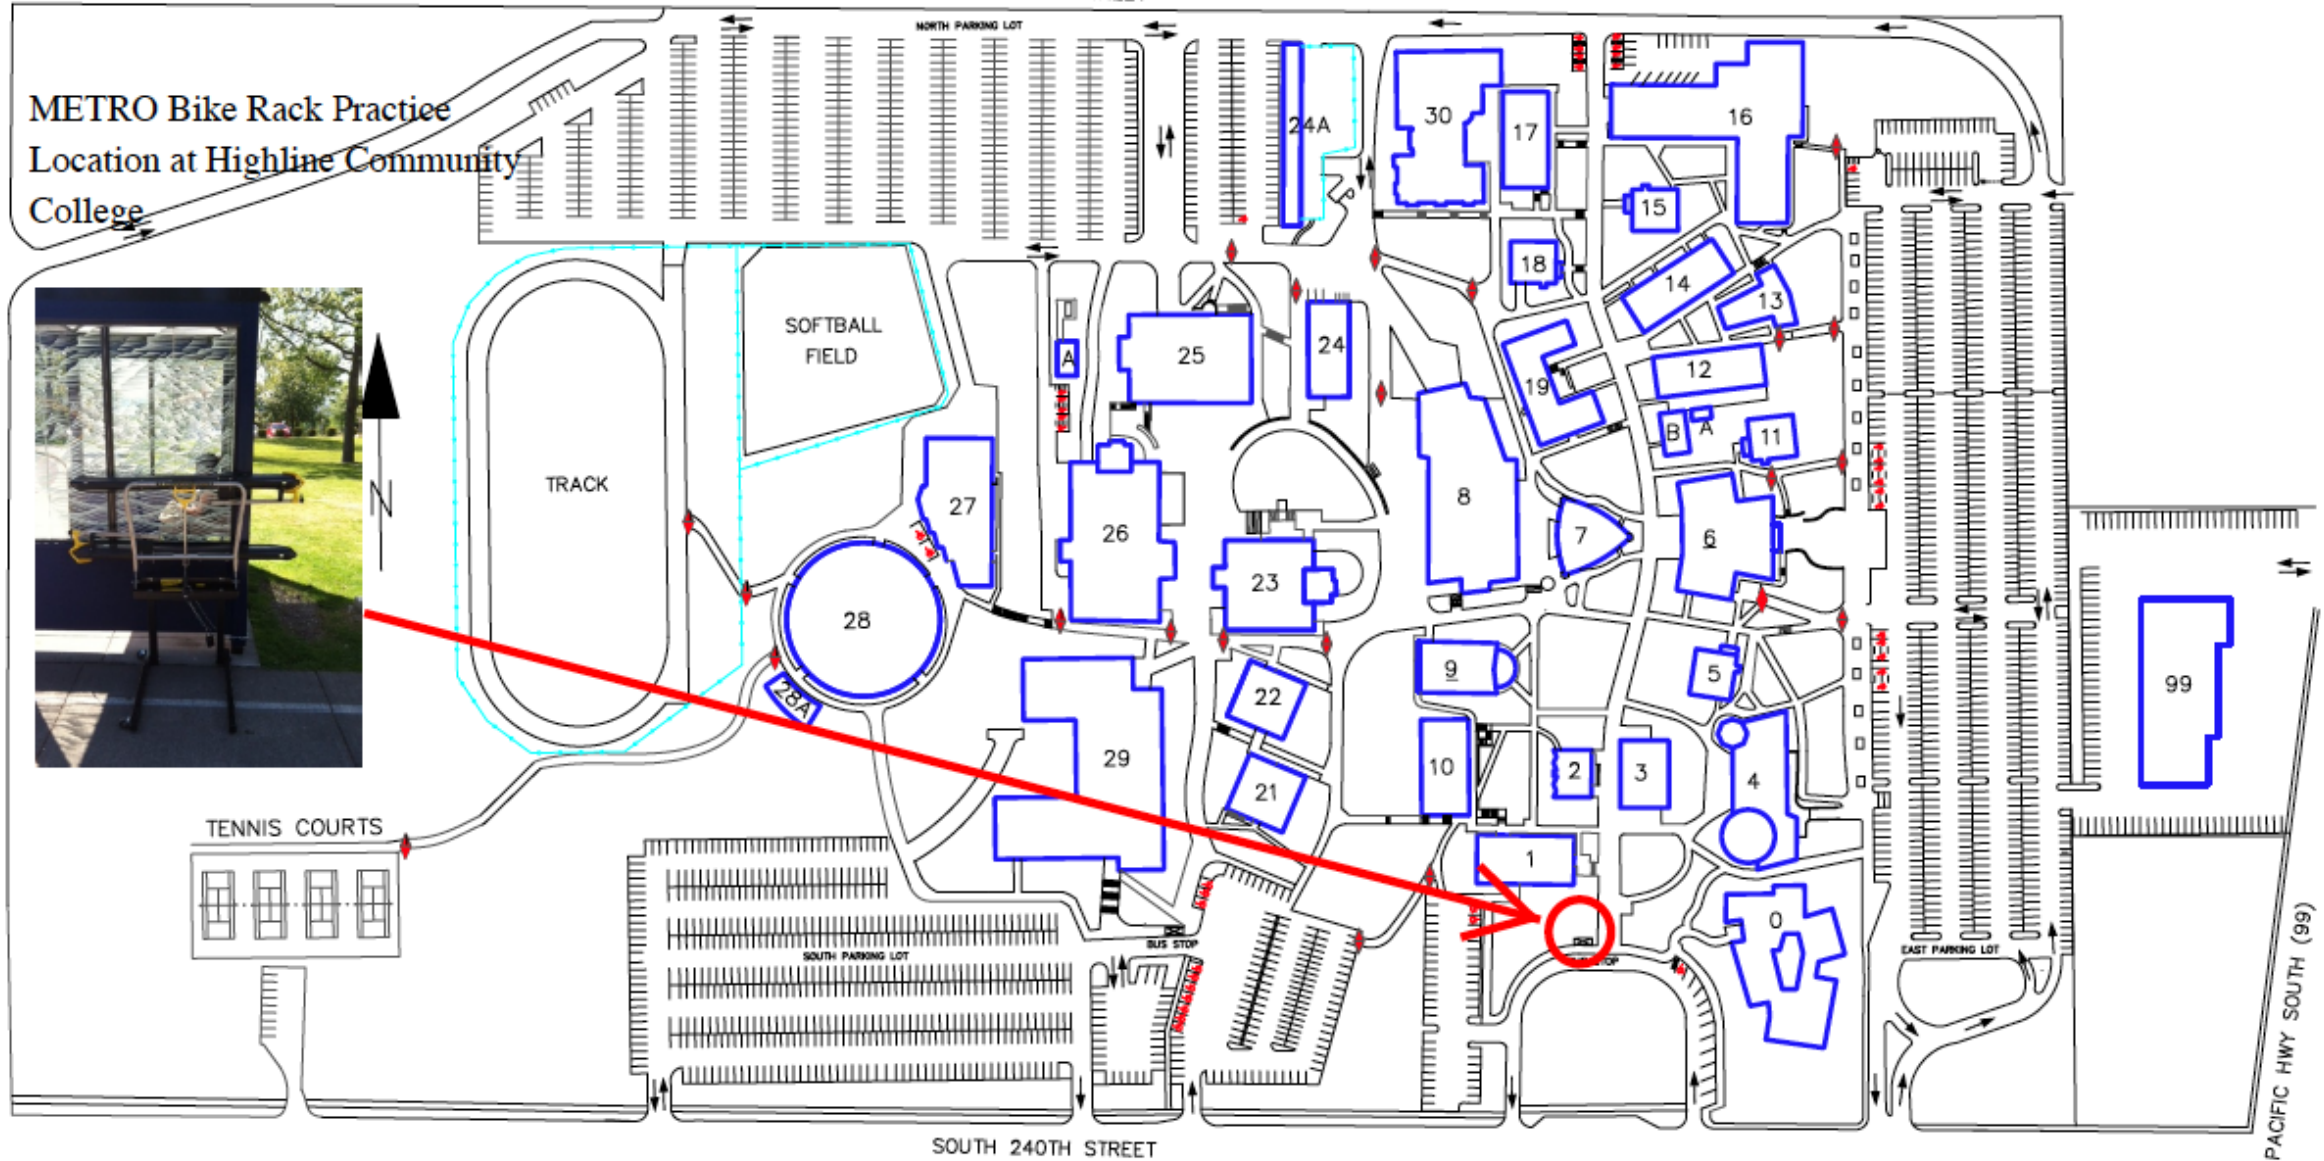

METRO Bike Rack Practice
Location at Highline Community
College

20TH AVE SOUTH

SOUTH 236TH STREET

SOUTH 240TH STREET

PACIFIC HWY SOUTH (99)